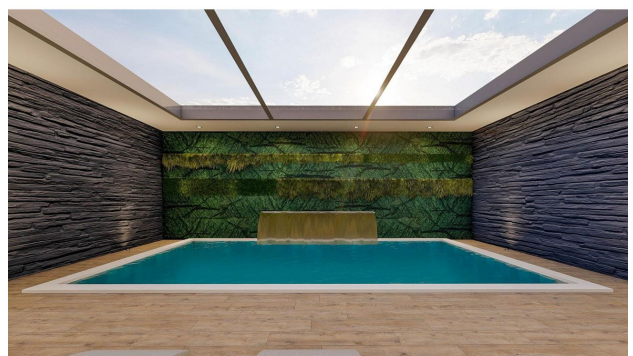

Options

- ✓ Sea view
- ✓ Panoramic view
- ✓ Balcony/ Terrace
- ✓ Swimming pool
- ✓ 0% installment
- ✓ Elevator
- ✓ Playground
- ✓ Generator

Description

Прайс обновлен 08.06.2023

Photo gallery

20 NOLU DUBLEX DAİRE BRÜT: 132 M² NET: 124 M² 19 NOLU DUBLEX DAİRE BRÜT: 98 M² NET: 90 M² 18 NOLU DUBLEX DAİRE BRÜT: 98 M² NET: 90 M² 17 NOLU DUBLEX DAİRE BRÜT: 98 M² NET: 90 M² 16 NOLU DUBLEX DAİRE BRÜT: 132 M² NET: 124 M²