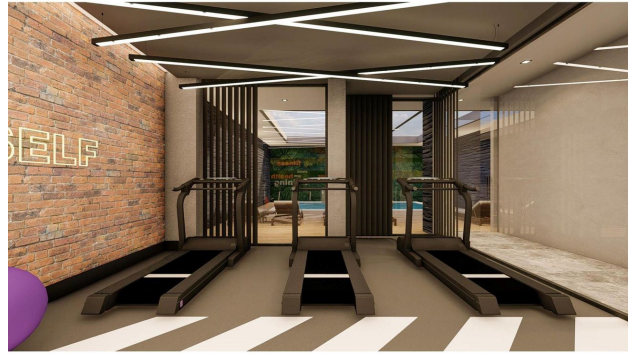

Options

- ✓ Sea view
- ✓ Panoramic view
- ✓ Balcony/ Terrace
- ✓ Swimming pool
- ✓ 0% installment
- ✓ Elevator
- ✓ Playground
- ✓ Generator

Description

Прайс обновлен 08.06.2023

Photo gallery

20 NOLU DUBLEX DAİRE BRÜT: 132 M² NET: 124 M²
 19 NOLU DUBLEX DAİRE BRÜT: 98 M² NET: 90 M²
 18 NOLU DUBLEX DAİRE BRÜT: 98 M² NET: 90 M²
 17 NOLU DUBLEX DAİRE BRÜT: 98 M² NET: 90 M²
 16 NOLU DUBLEX DAİRE BRÜT: 132 M² NET: 124 M²