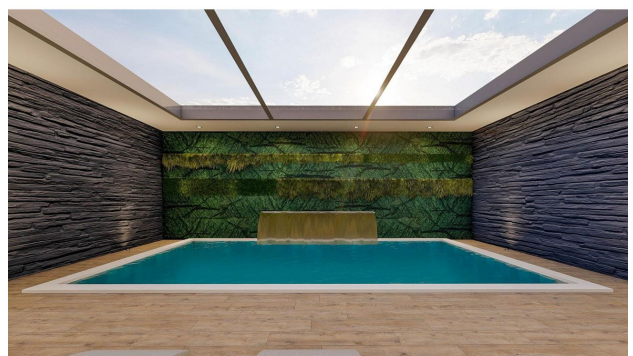

Options

- ✓ Sea view
- ✓ Panoramic view
- ✓ Balcony/ Terrace
- ✓ Swimming pool
- ✓ 0% installment
- ✓ Elevator
- ✓ Playground
- ✓ Generator

Description

Прайс обновлен 08.06.2023

Photo gallery

20 NOLU DUBLEX DAİRE BRÜT: 132 M² NET: 124 M²
 19 NOLU DUBLEX DAİRE BRÜT: 98 M² NET: 90 M²
 18 NOLU DUBLEX DAİRE BRÜT: 98 M² NET: 90 M²
 17 NOLU DUBLEX DAİRE BRÜT: 98 M² NET: 90 M²
 16 NOLU DUBLEX DAİRE BRÜT: 132 M² NET: 124 M²