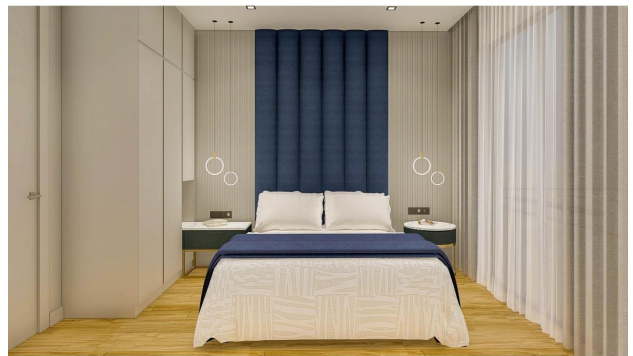

Options

- ✓ Sea view
- ✓ Panoramic view
- ✓ Balcony/ Terrace
- ✓ Swimming pool
- ✓ 0% installment
- ✓ Elevator
- ✓ Playground
- ✓ Generator

Description

Прайс обновлен 08.06.2023

Photo gallery

20 NOLU DUBLEX DAİRE BRÜT: 132 M² NET: 124 M²
 19 NOLU DUBLEX DAİRE BRÜT: 98 M² NET: 90 M²
 18 NOLU DUBLEX DAİRE BRÜT: 98 M² NET: 90 M²
 17 NOLU DUBLEX DAİRE BRÜT: 98 M² NET: 90 M²
 16 NOLU DUBLEX DAİRE BRÜT: 132 M² NET: 124 M²