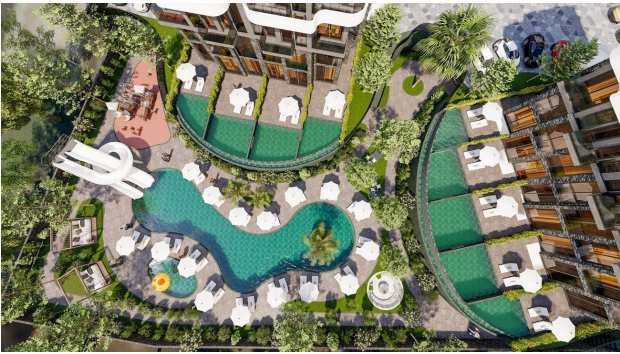

Options

- ✓ Sea view
- ✓ Panoramic view
- ✓ Balcony/ Terrace
- ✓ Swimming pool
- ✓ 0% installment
- ✓ Elevator
- ✓ Playground
- ✓ Generator

Description

Прайс обновлен 08.06.2023

Photo gallery

20 NOLU DUBLEX DAİRE BRÜT: 132 M² NET: 124 M² 19 NOLU DUBLEX DAİRE BRÜT: 98 M² NET: 90 M² 18 NOLU DUBLEX DAİRE BRÜT: 98 M² NET: 90 M² 17 NOLU DUBLEX DAİRE BRÜT: 98 M² NET: 90 M² 16 NOLU DUBLEX DAİRE BRÜT: 132 M² NET: 124 M²