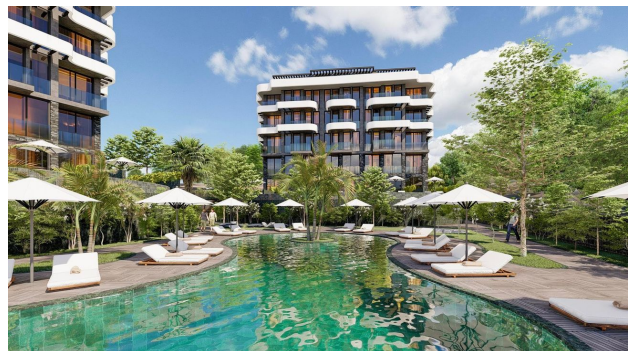

Options

- ✓ Sea view
- ✓ Panoramic view
- ✓ Balcony/ Terrace
- ✓ Swimming pool
- ✓ 0% installment
- ✓ Elevator
- ✓ Playground
- ✓ Generator

Description

Прайс обновлен 08.06.2023

Photo gallery

20 NOLU DUBLEX DAİRE BRÜT: 132 M² NET: 124 M² 19 NOLU DUBLEX DAİRE BRÜT: 98 M² NET: 90 M² 18 NOLU DUBLEX DAİRE BRÜT: 98 M² NET: 90 M² 17 NOLU DUBLEX DAİRE BRÜT: 98 M² NET: 90 M² 16 NOLU DUBLEX DAİRE BRÜT: 132 M² NET: 124 M²