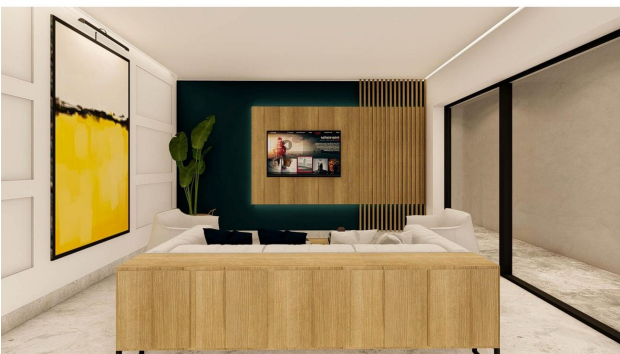

Options

- ✓ Sea view
- ✓ Panoramic view
- ✓ Balcony/ Terrace
- ✓ Swimming pool
- ✓ 0% installment
- ✓ Elevator
- ✓ Playground
- ✓ Generator

Description

Прайс обновлен 08.06.2023

Photo gallery

20 NOLU DUBLEX DAİRE BRÜT: 132 M² NET: 124 M² 19 NOLU DUBLEX DAİRE BRÜT: 98 M² NET: 90 M² 18 NOLU DUBLEX DAİRE BRÜT: 98 M² NET: 90 M² 17 NOLU DUBLEX DAİRE BRÜT: 98 M² NET: 90 M² 16 NOLU DUBLEX DAİRE BRÜT: 132 M² NET: 124 M²