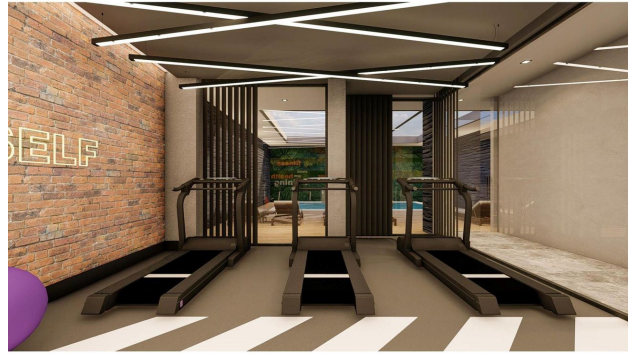

Options

- ✓ Sea view
- ✓ Panoramic view
- ✓ Balcony/ Terrace
- ✓ Swimming pool
- ✓ 0% installment
- ✓ Elevator
- ✓ Playground
- ✓ Generator

Description

Прайс обновлен 08.06.2023

Photo gallery

20 NOLU DUBLEX DAİRE BRÜT: 132 M² NET: 124 M² 19 NOLU DUBLEX DAİRE BRÜT: 98 M² NET: 90 M² 18 NOLU DUBLEX DAİRE BRÜT: 98 M² NET: 90 M² 17 NOLU DUBLEX DAİRE BRÜT: 98 M² NET: 90 M² 16 NOLU DUBLEX DAİRE BRÜT: 132 M² NET: 124 M²