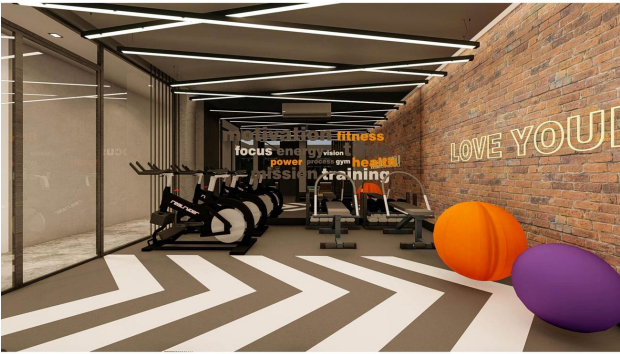

Options

- ✓ Sea view
- ✓ Panoramic view
- ✓ Balcony/ Terrace
- ✓ Swimming pool
- ✓ 0% installment
- ✓ Elevator
- ✓ Playground
- ✓ Generator

Description

Прайс обновлен 08.06.2023

Photo gallery

20 NOLU DUBLEX DAİRE BRÜT: 132 M² NET: 124 M²
 19 NOLU DUBLEX DAİRE BRÜT: 98 M² NET: 90 M²
 18 NOLU DUBLEX DAİRE BRÜT: 98 M² NET: 90 M²
 17 NOLU DUBLEX DAİRE BRÜT: 98 M² NET: 90 M²
 16 NOLU DUBLEX DAİRE BRÜT: 132 M² NET: 124 M²