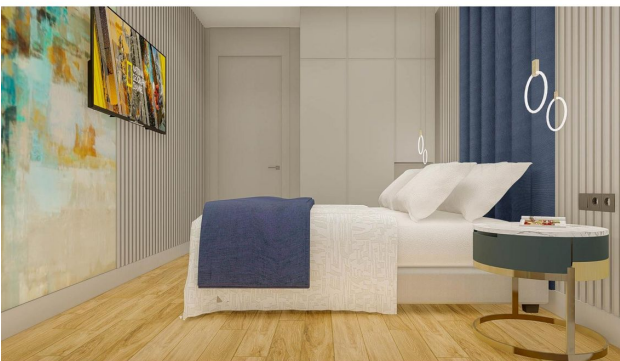

Options

- ✓ Sea view
- ✓ Panoramic view
- ✓ Balcony/ Terrace
- ✓ Swimming pool
- ✓ 0% installment
- ✓ Elevator
- ✓ Playground
- ✓ Generator

Description

Прайс обновлен 08.06.2023

Photo gallery

20 NOLU DUBLEX DAİRE BRÜT: 132 M² NET: 124 M² 19 NOLU DUBLEX DAİRE BRÜT: 98 M² NET: 90 M² 18 NOLU DUBLEX DAİRE BRÜT: 98 M² NET: 90 M² 17 NOLU DUBLEX DAİRE BRÜT: 98 M² NET: 90 M² 16 NOLU DUBLEX DAİRE BRÜT: 132 M² NET: 124 M²