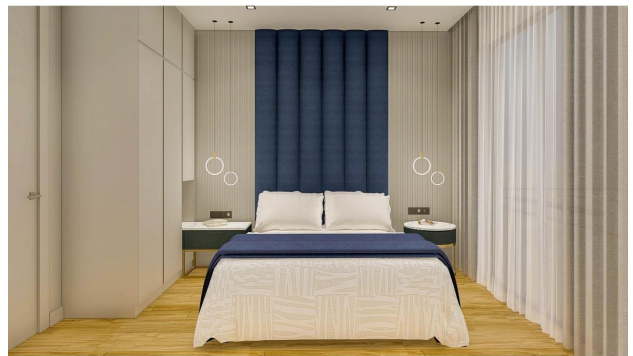

Options

- ✓ Sea view
- ✓ Panoramic view
- ✓ Balcony/ Terrace
- ✓ Swimming pool
- ✓ 0% installment
- ✓ Elevator
- ✓ Playground
- ✓ Generator

Description

Прайс обновлен 08.06.2023

Photo gallery

20 NOLU DUBLEX DAİRE BRÜT: 132 M² NET: 124 M² 19 NOLU DUBLEX DAİRE BRÜT: 98 M² NET: 90 M² 18 NOLU DUBLEX DAİRE BRÜT: 98 M² NET: 90 M² 17 NOLU DUBLEX DAİRE BRÜT: 98 M² NET: 90 M² 16 NOLU DUBLEX DAİRE BRÜT: 132 M² NET: 124 M²