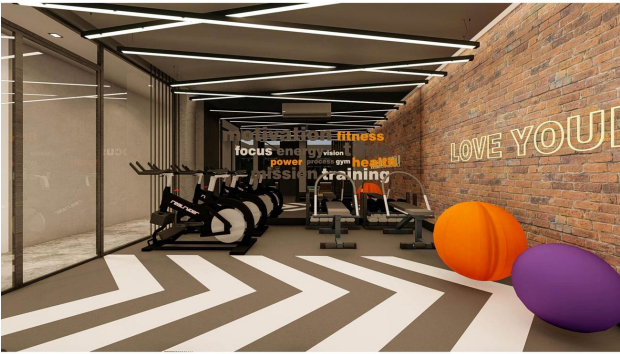

Options

- ✓ Sea view
- ✓ Panoramic view
- ✓ Balcony/ Terrace
- ✓ Swimming pool
- ✓ 0% installment
- ✓ Elevator
- ✓ Playground
- ✓ Generator

Description

Прайс обновлен 08.06.2023

Photo gallery

20 NOLU DUBLEX DAİRE BRÜT: 132 M² NET: 124 M² 19 NOLU DUBLEX DAİRE BRÜT: 98 M² NET: 90 M² 18 NOLU DUBLEX DAİRE BRÜT: 98 M² NET: 90 M² 17 NOLU DUBLEX DAİRE BRÜT: 98 M² NET: 90 M² 16 NOLU DUBLEX DAİRE BRÜT: 132 M² NET: 124 M²