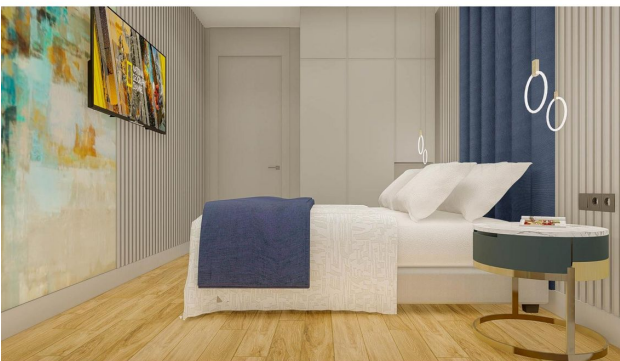

Options

- ✓ Sea view
- ✓ Panoramic view
- ✓ Balcony/ Terrace
- ✓ Swimming pool
- ✓ 0% installment
- ✓ Elevator
- ✓ Playground
- ✓ Generator

Description

Прайс обновлен 08.06.2023

Photo gallery

20 NOLU DUBLEX DAİRE BRÜT: 132 M² NET: 124 M²
 19 NOLU DUBLEX DAİRE BRÜT: 98 M² NET: 90 M²
 18 NOLU DUBLEX DAİRE BRÜT: 98 M² NET: 90 M²
 17 NOLU DUBLEX DAİRE BRÜT: 98 M² NET: 90 M²
 16 NOLU DUBLEX DAİRE BRÜT: 132 M² NET: 124 M²