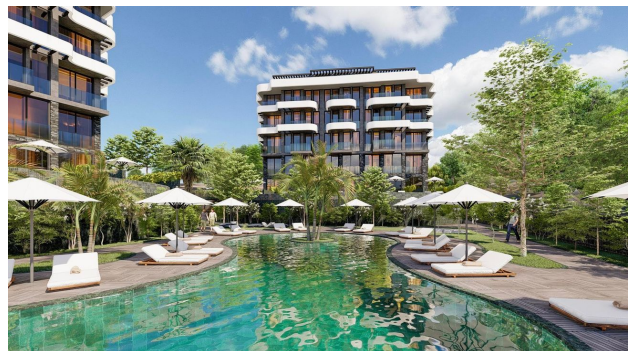

Options

- ✓ Sea view
- ✓ Panoramic view
- ✓ Balcony/ Terrace
- ✓ Swimming pool
- ✓ 0% installment
- ✓ Elevator
- ✓ Playground
- ✓ Generator

Description

Прайс обновлен 08.06.2023

Photo gallery

20 NOLU DUBLEX DAİRE BRÜT: 132 M² NET: 124 M²
 19 NOLU DUBLEX DAİRE BRÜT: 98 M² NET: 90 M²
 18 NOLU DUBLEX DAİRE BRÜT: 98 M² NET: 90 M²
 17 NOLU DUBLEX DAİRE BRÜT: 98 M² NET: 90 M²
 16 NOLU DUBLEX DAİRE BRÜT: 132 M² NET: 124 M²