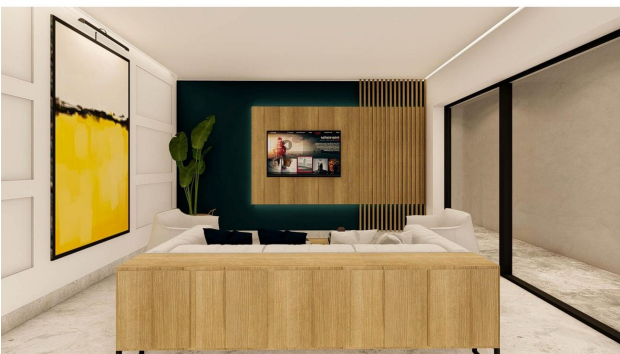

Options

- ✓ Sea view
- ✓ Panoramic view
- ✓ Balcony/ Terrace
- ✓ Swimming pool
- ✓ 0% installment
- ✓ Elevator
- ✓ Playground
- ✓ Generator

Description

Прайс обновлен 08.06.2023

Photo gallery

20 NOLU DUBLEX DAİRE BRÜT: 132 M² NET: 124 M²
 19 NOLU DUBLEX DAİRE BRÜT: 98 M² NET: 90 M²
 18 NOLU DUBLEX DAİRE BRÜT: 98 M² NET: 90 M²
 17 NOLU DUBLEX DAİRE BRÜT: 98 M² NET: 90 M²
 16 NOLU DUBLEX DAİRE BRÜT: 132 M² NET: 124 M²