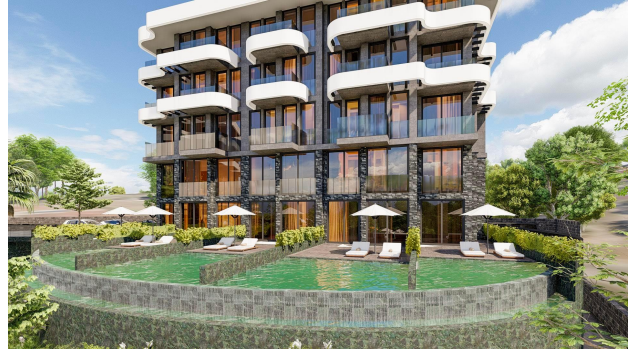

Options

- ✓ Sea view
- ✓ Panoramic view
- ✓ Balcony/ Terrace
- ✓ Swimming pool
- ✓ 0% installment
- ✓ Elevator
- ✓ Playground
- ✓ Generator

Description

Прайс обновлен 08.06.2023

Photo gallery

20 NOLU DUBLEX DAİRE BRÜT: 132 M² NET: 124 M² 19 NOLU DUBLEX DAİRE BRÜT: 98 M² NET: 90 M² 18 NOLU DUBLEX DAİRE BRÜT: 98 M² NET: 90 M² 17 NOLU DUBLEX DAİRE BRÜT: 98 M² NET: 90 M² 16 NOLU DUBLEX DAİRE BRÜT: 132 M² NET: 124 M²