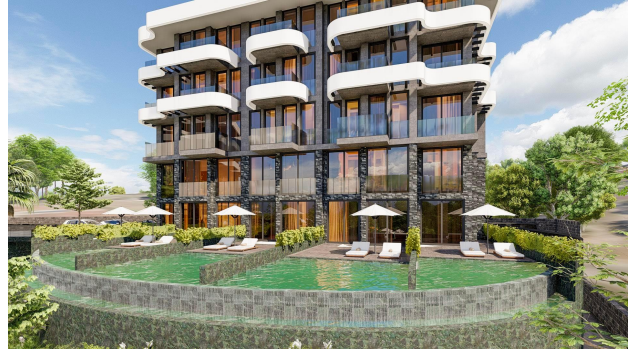

Options

- ✓ Sea view
- ✓ Panoramic view
- ✓ Balcony/ Terrace
- ✓ Swimming pool
- ✓ 0% installment
- ✓ Elevator
- ✓ Playground
- ✓ Generator

Description

Прайс обновлен 08.06.2023

Photo gallery

20 NOLU DUBLEX DAİRE BRÜT: 132 M² NET: 124 M²
 19 NOLU DUBLEX DAİRE BRÜT: 98 M² NET: 90 M²
 18 NOLU DUBLEX DAİRE BRÜT: 98 M² NET: 90 M²
 17 NOLU DUBLEX DAİRE BRÜT: 98 M² NET: 90 M²
 16 NOLU DUBLEX DAİRE BRÜT: 132 M² NET: 124 M²