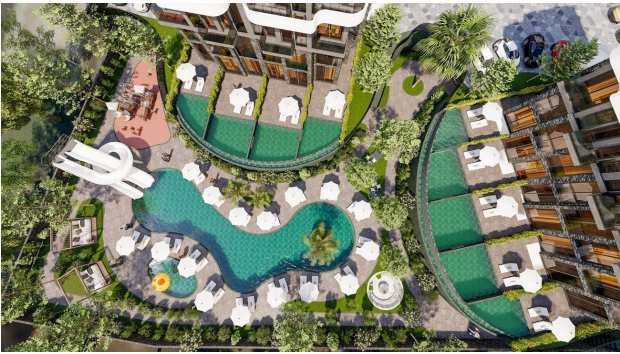

Options

- ✓ Sea view
- ✓ Panoramic view
- ✓ Balcony/ Terrace
- ✓ Swimming pool
- ✓ 0% installment
- ✓ Elevator
- ✓ Playground
- ✓ Generator

Description

Прайс обновлен 08.06.2023

Photo gallery

20 NOLU DUBLEX DAİRE BRÜT: 132 M² NET: 124 M²
 19 NOLU DUBLEX DAİRE BRÜT: 98 M² NET: 90 M²
 18 NOLU DUBLEX DAİRE BRÜT: 98 M² NET: 90 M²
 17 NOLU DUBLEX DAİRE BRÜT: 98 M² NET: 90 M²
 16 NOLU DUBLEX DAİRE BRÜT: 132 M² NET: 124 M²