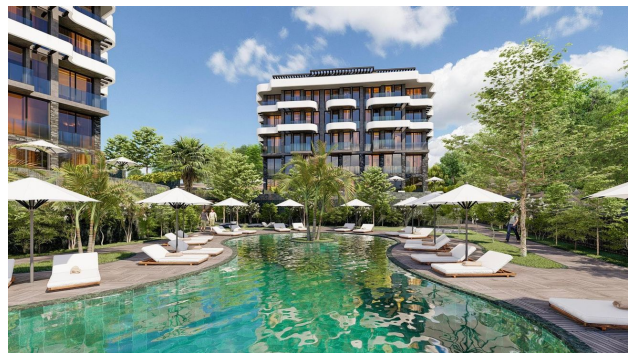

Options

- ✓ Sea view
- ✓ Panoramic view
- ✓ Balcony/ Terrace
- ✓ Swimming pool
- ✓ 0% installment
- ✓ Elevator
- ✓ Playground
- ✓ Generator

Description

Прайс обновлен 08.06.2023

Photo gallery

20 NOLU DUBLEX DAİRE BRÜT: 132 M² NET: 124 M²
 19 NOLU DUBLEX DAİRE BRÜT: 98 M² NET: 90 M²
 18 NOLU DUBLEX DAİRE BRÜT: 98 M² NET: 90 M²
 17 NOLU DUBLEX DAİRE BRÜT: 98 M² NET: 90 M²
 16 NOLU DUBLEX DAİRE BRÜT: 132 M² NET: 124 M²