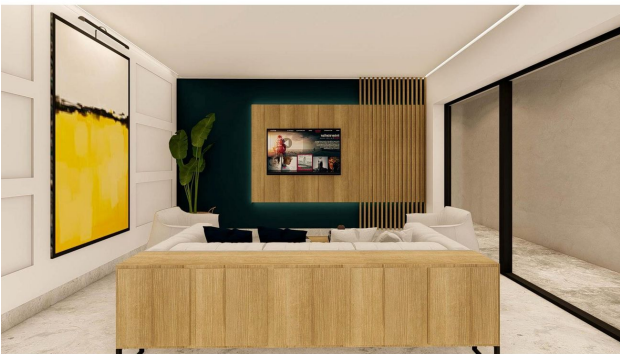

Options

- ✓ Sea view
- ✓ Panoramic view
- ✓ Balcony/ Terrace
- ✓ Swimming pool
- ✓ 0% installment
- ✓ Elevator
- ✓ Playground
- ✓ Generator

Description

Прайс обновлен 08.06.2023

Photo gallery

20 NOLU DUBLEX DAİRE BRÜT: 132 M² NET: 124 M²
 19 NOLU DUBLEX DAİRE BRÜT: 98 M² NET: 90 M²
 18 NOLU DUBLEX DAİRE BRÜT: 98 M² NET: 90 M²
 17 NOLU DUBLEX DAİRE BRÜT: 98 M² NET: 90 M²
 16 NOLU DUBLEX DAİRE BRÜT: 132 M² NET: 124 M²