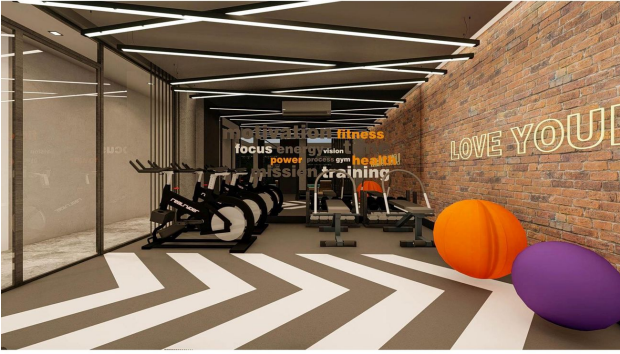

Options

- ✓ Sea view
- ✓ Panoramic view
- ✓ Balcony/ Terrace
- ✓ Swimming pool
- ✓ 0% installment
- ✓ Elevator
- ✓ Playground
- ✓ Generator

Description

Прайс обновлен 08.06.2023

Photo gallery

20 NOLU DUBLEX DAİRE BRÜT: 132 M² NET: 124 M²
 19 NOLU DUBLEX DAİRE BRÜT: 98 M² NET: 90 M²
 18 NOLU DUBLEX DAİRE BRÜT: 98 M² NET: 90 M²
 17 NOLU DUBLEX DAİRE BRÜT: 98 M² NET: 90 M²
 16 NOLU DUBLEX DAİRE BRÜT: 132 M² NET: 124 M²