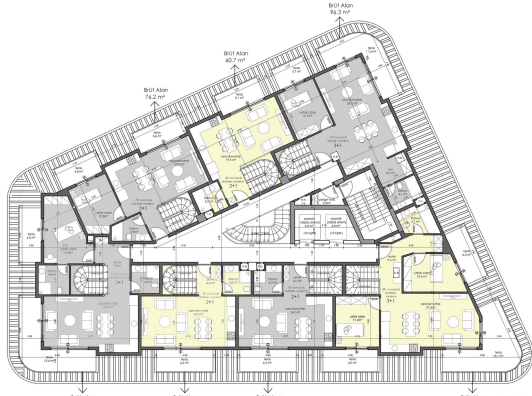

The project will be implemented on a plot of 2064 m<sup>2</sup>, consist of two blocks, and include 89 apartments - with one bedroom 1+1, penthouses with 2+1 and 3+1 layouts. The total area of the apartments is from 56.7 to 174.2 m<sup>2</sup>. The price includes: full finishing, steel entrance door, interior doors, intercom, air conditioning, water heater, a set of cabinet furniture in the kitchen area, high-quality plumbing and fully equipped bathrooms.

# Photo gallery

1.2.3.4.5.6.ve 7. KAT PLANI

8. KAT PLANI

ÇATI KAT PLANI

ZEMİN KAT PLANI