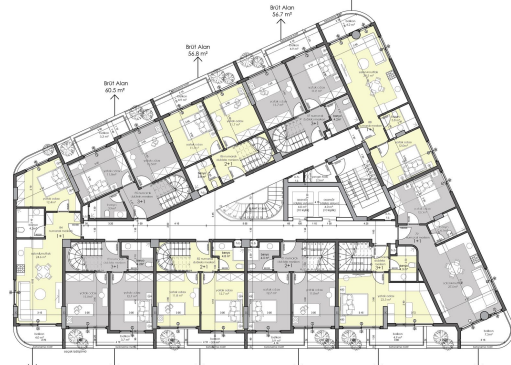

The project will be implemented on a plot of 2064 m², consist of two blocks, and include 89 apartments - with one bedroom 1+1, penthouses with 2+1 and 3+1 layouts. The total area of the apartments is from 56.7 to 174.2 m². The price includes: full finishing, steel entrance door, interior doors, intercom, air conditioning, water heater, a set of cabinet furniture in the kitchen area, high-quality plumbing and fully equipped bathrooms.

Information updated 23.10.2024

Photo gallery

1.2.3.4.5.6.ve 7. KAT PLANI

8. KAT PLANI

ÇATI KAT PLANI

ZEMİN KAT PLANI

Scan the QR code to open the original page