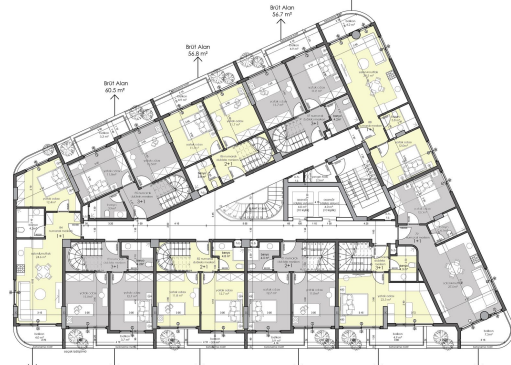

The project will be implemented on a plot of 2064 m², consist of two blocks, and include 89 apartments - with one bedroom 1+1, penthouses with 2+1 and 3+1 layouts. The total area of the apartments is from 56.7 to 174.2 m². The price includes: full finishing, steel entrance door, interior doors, intercom, air conditioning, water heater, a set of cabinet furniture in the kitchen area, high-quality plumbing and fully equipped bathrooms.

Information updated 03.03.2025

Photo gallery

1.2.3.4.5.6.ve 7. KAT PLANI

8. KAT PLANI

ÇATI KAT PLANI

ZEMİN KAT PLANI

Scan the QR code to open the original page