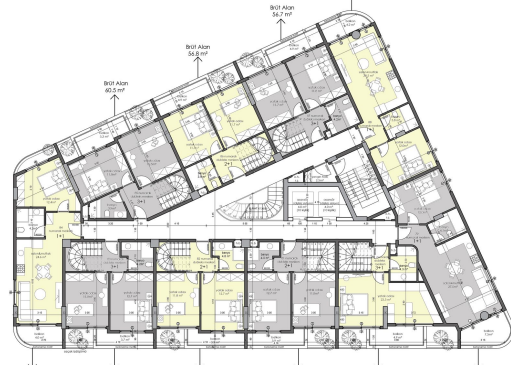

The project will be implemented on a plot of 2064 m<sup>2</sup>, consist of two blocks, and include 89 apartments - with one bedroom 1+1, penthouses with 2+1 and 3+1 layouts. The total area of the apartments is from 56.7 to 174.2 m<sup>2</sup>. The price includes: full finishing, steel entrance door, interior doors, intercom, air conditioning, water heater, a set of cabinet furniture in the kitchen area, high-quality plumbing and fully equipped bathrooms.

# Photo gallery

1.2.3.4.5.6.ve 7. KAT PLANI

8. KAT PLANI

ÇATI KAT PLANI

ZEMİN KAT PLANI

Scan the QR code to open the original page