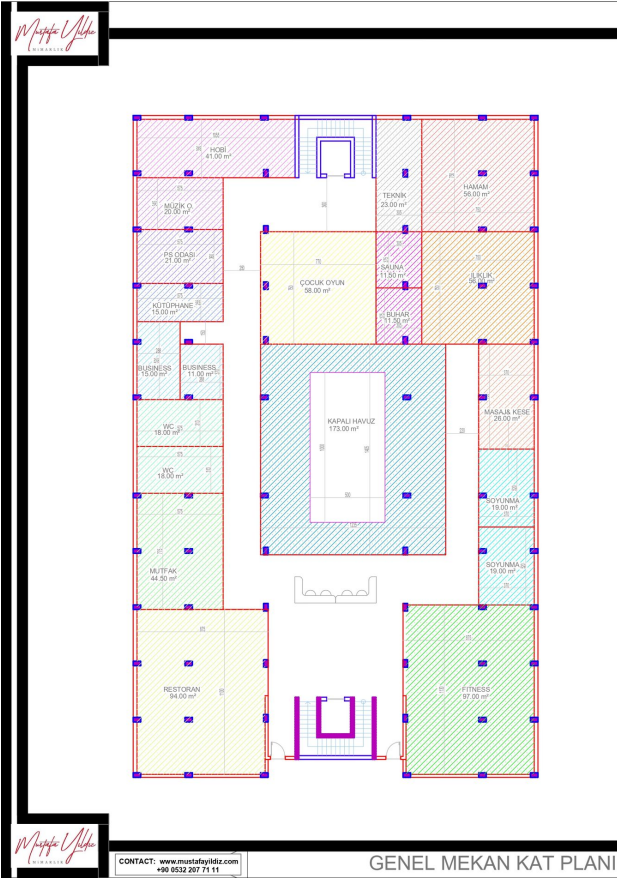

Start of construction of the complex - 01.06.2022.

Completion of construction - 30.09.2024.

Information updated 07.11.2024

Photo gallery

GENEL MEKAN KAT PLANI

VAZİYET PLANI (GENEL MEKANLAR)

A BLOK

B BLOK