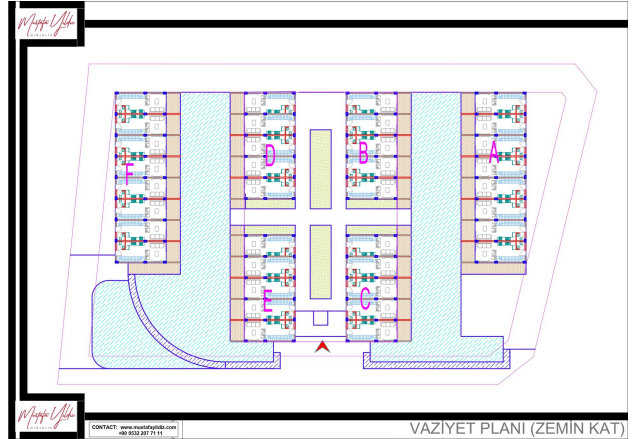

Start of construction of the complex - 01.06.2022.

Completion of construction - 30.09.2024.

Information updated 07.11.2024

Photo gallery

GENEL MEKAN KAT PLANI

VAZİYET PLANI (GENEL MEKANLAR)

A BLOK

B BLOK