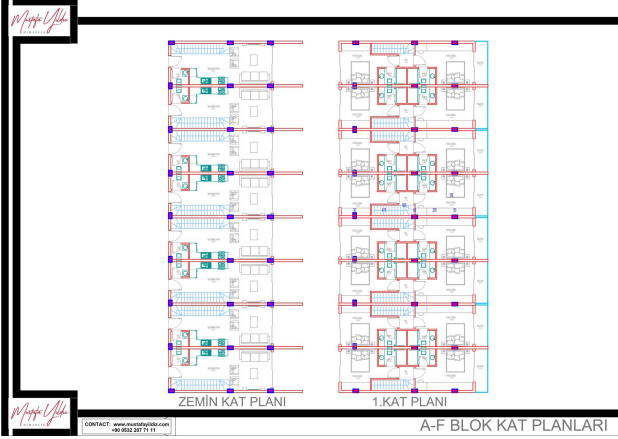

Start of construction of the complex - 01.06.2022.

Completion of construction - 30.09.2024.

Information updated 07.11.2024

Photo gallery

GENEL MEKAN KAT PLANI

VAZİYET PLANI (GENEL MEKANLAR)

A BLOK

B BLOK

C BLOK

D BLOK