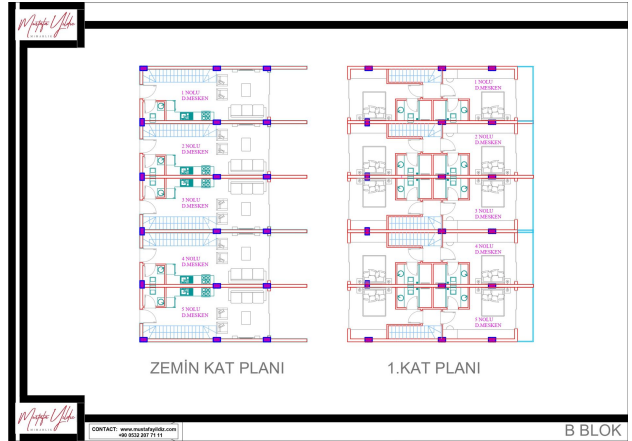

Start of construction of the complex - 01.06.2022.

Completion of construction - 30.09.2024.

Information updated 07.11.2024

Photo gallery

GENEL MEKAN KAT PLANI

VAZİYET PLANI (GENEL MEKANLAR)

A BLOK

B BLOK