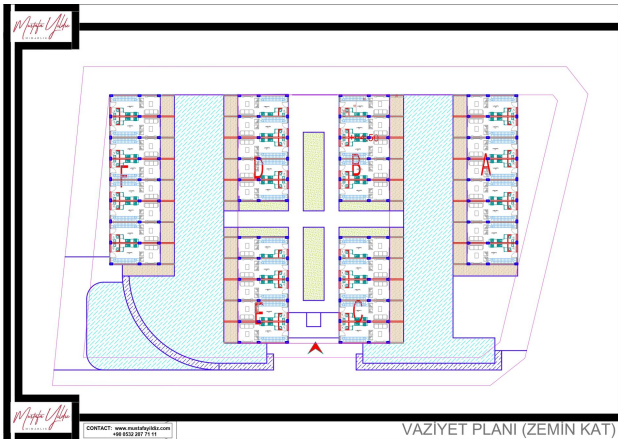

Start of construction of the complex - 01.06.2022.

Completion of construction - 30.09.2024.

Information updated 07.11.2024

Photo gallery

GENEL MEKAN KAT PLANI

VAZİYET PLANI (GENEL MEKANLAR)

A BLOK

B BLOK