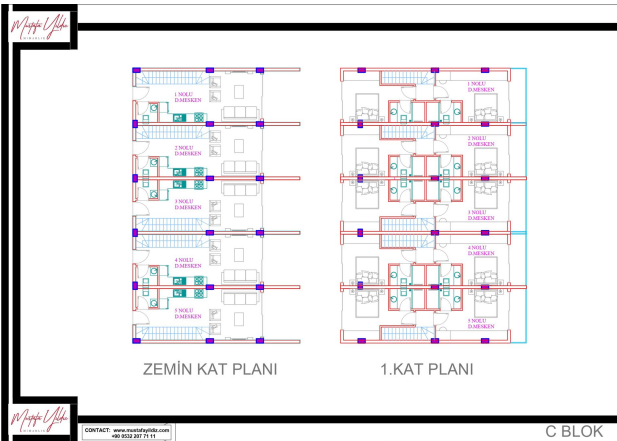

Start of construction of the complex - 01.06.2022.

Completion of construction - 30.09.2024.

Information updated 07.11.2024

Photo gallery

GENEL MEKAN KAT PLANI

VAZİYET PLANI (GENEL MEKANLAR)

A BLOK

B BLOK