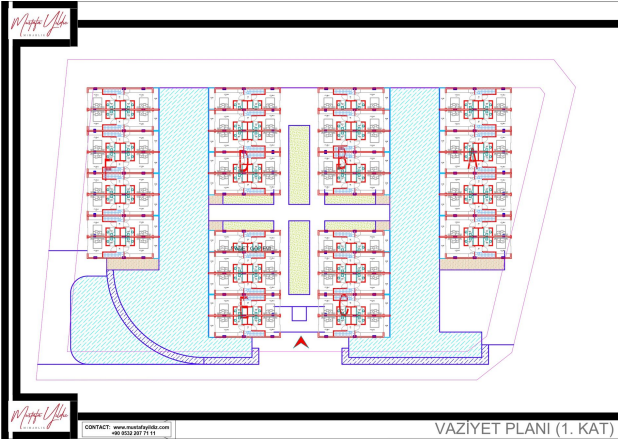

Start of construction of the complex - 01.06.2022.

Completion of construction - 30.09.2024.

Information updated 07.11.2024

Photo gallery

GENEL MEKAN KAT PLANI

VAZİYET PLANI (GENEL MEKANLAR)

A BLOK

B BLOK