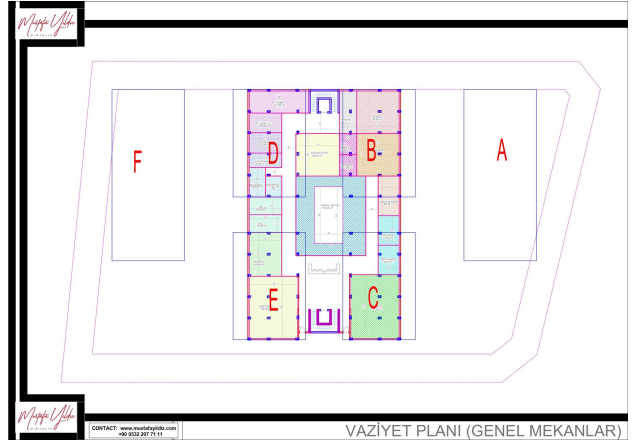

Start of construction of the complex - 01.06.2022.

Completion of construction - 30.09.2024.

Information updated 07.11.2024

Photo gallery

GENEL MEKAN KAT PLANI

VAZİYET PLANI (GENEL MEKANLAR)

A BLOK

B BLOK