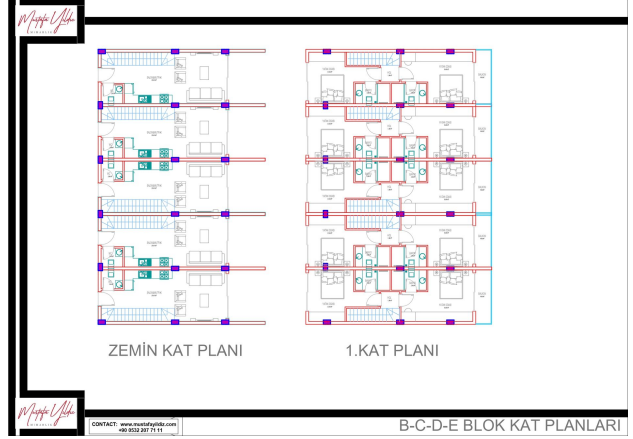

Start of construction of the complex - 01.06.2022.

Completion of construction - 30.09.2024.

Information updated 07.11.2024

Photo gallery

GENEL MEKAN KAT PLANI

VAZİYET PLANI (GENEL MEKANLAR)

A BLOK

B BLOK