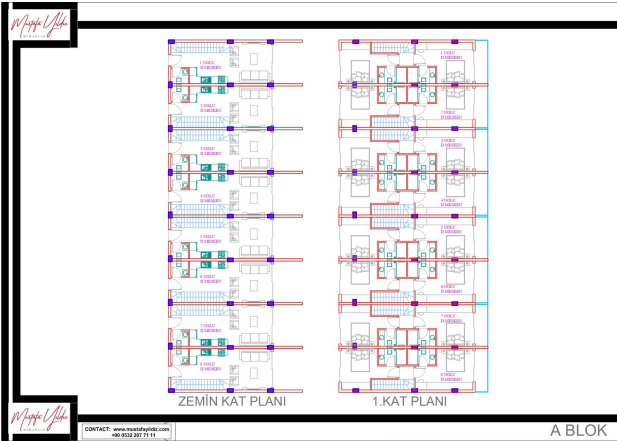

Start of construction of the complex - 01.06.2022.

Completion of construction - 30.09.2024.

Information updated 07.11.2024

Photo gallery

GENEL MEKAN KAT PLANI

VAZİYET PLANI (GENEL MEKANLAR)

A BLOK

B BLOK