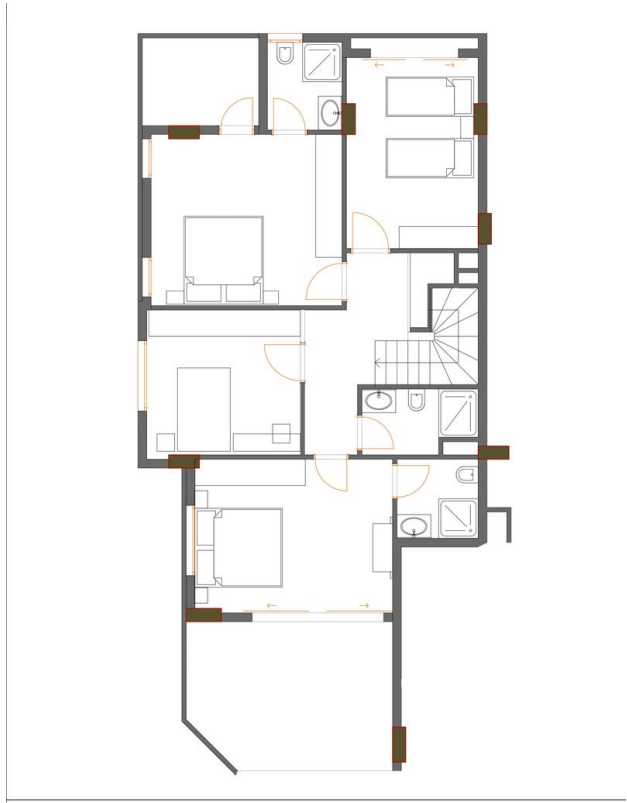

### **Closed areas in Block C on the second floor:**

- bath
- sauna
- fitness
- massage room
- steam room
- jacuzzi
- relax zone
- cinema hall
- playground

**Updated 19.07.2024**

## **Photo gallery**

Yeni PLAN

C BLOK BODRUM KAT YENI PLANI (-2.30 KOTU)

C BLOK BODRUM KAT PLANI (-2.30 KOTU)

ÖLÇEK: 1/50

C BLOK 3. KAT PLANI (+11.40 KOTU)

ÖLÇEK: 1/50

B BLOK ZEMİN PLANI (+1.50 KOTU)