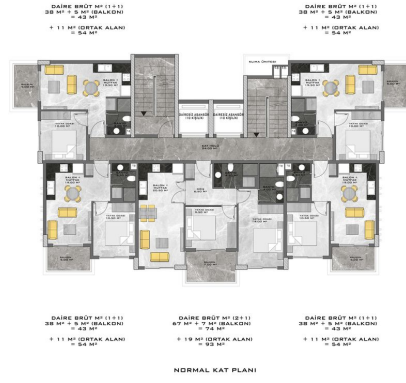

The family-type complex will comprise two sides:

- A block - 7 floors
- Block B - 5 floors

In A and B blocks of the apartment layout:

- 1+1 36 pcs
- 2+1 6 pcs
- 2+1 duplexes 5 pcs
- 3+1 duplexes 3 pieces
- 50 apartments.

VAZİYET PLAN

NORMAL KAT PLANI

NORMAL KAT PLANI

NORMAL KAT PLANI

DUBLEK KAT PLANI

DUBLEK KAT PLANI

ÇATI KAT PLANI

ÇATI KAT PLANI