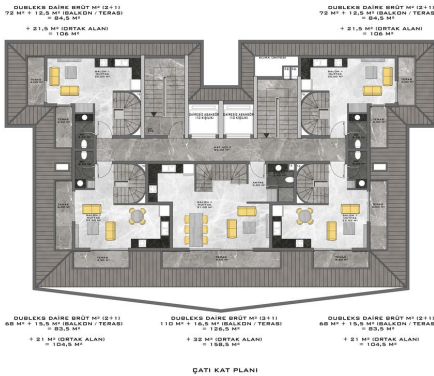

The family-type complex will comprise two sides:

- A block - 7 floors
- Block B - 5 floors

In A and B blocks of the apartment layout:

- 1+1 36 pcs
- 2+1 6 pcs
- 2+1 duplexes 5 pcs
- 3+1 duplexes 3 pieces
- 50 apartments.

VAZİYET PLAN

NORMAL KAT PLANI

NORMAL KAT PLANI

NORMAL KAT PLANI

DUBLEK KAT PLANI

DUBLEK KAT PLANI

ÇATI KAT PLANI

ÇATI KAT PLANI

BODRUM KAT PLANI