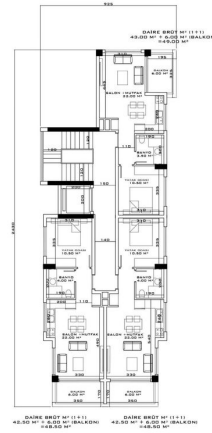

### **The family-type complex will comprise two sides:**

- A block - 7 floors
- Block B - 5 floors

## **In A and B blocks of the apartment layout:**

- 1+1 36 pcs
- 2+1 6 pcs
- 2+1 duplexes 5 pcs
- 3+1 duplexes 3 pieces
- 50 apartments.

## **Photo gallery**

ADİLOKUR MİMARLIK

ADİLOKUR MİMARLIK

VAZİYET PLAN

NORMAL KAT PLANI

NORMAL KAT PLANI

NORMAL KAT PLANI

DUBLEK KAT PLANI

DUBLEK KAT PLANI

ÇATI KAT PLANI

ÇATI KAT PLANI

BODRUM KAT PLANI