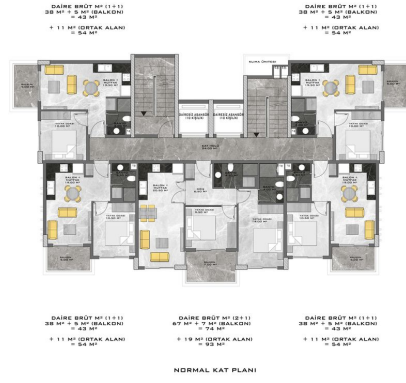

### **The family-type complex will comprise two sides:**

- A block - 7 floors
- Block B - 5 floors

## **In A and B blocks of the apartment layout:**

- 1+1 36 pcs
- 2+1 6 pcs
- 2+1 duplexes 5 pcs
- 3+1 duplexes 3 pieces
- 50 apartments.

## **Photo gallery**

ADİLOKUR MİMARLIK

ADİLOKUR MİMARLIK

VAZİYET PLAN

NORMAL KAT PLANI

NORMAL KAT PLANI

NORMAL KAT PLANI

DUBLEK KAT PLANI

DUBLEK KAT PLANI

ÇATI KAT PLANI

ÇATI KAT PLANI

BODRUM KAT PLANI