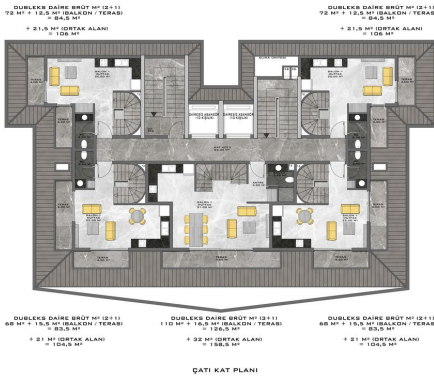

### **The family-type complex will comprise two sides:**

- A block - 7 floors
- Block B - 5 floors

## **In A and B blocks of the apartment layout:**

- 1+1 36 pcs
- 2+1 6 pcs
- 2+1 duplexes 5 pcs
- 3+1 duplexes 3 pieces
- 50 apartments.

## **Photo gallery**

ADİLOKUR MİMARLIK

ADİLOKUR MİMARLIK

VAZİYET PLAN

NORMAL KAT PLANI

NORMAL KAT PLANI

NORMAL KAT PLANI

DUBLEK KAT PLANI

DUBLEK KAT PLANI

ÇATI KAT PLANI

ÇATI KAT PLANI

BODRUM KAT PLANI