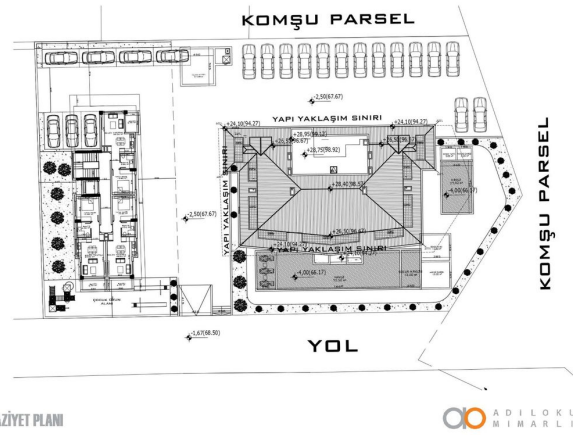

VAZİYET PLANI

ADİLOKUR MİMARLIK