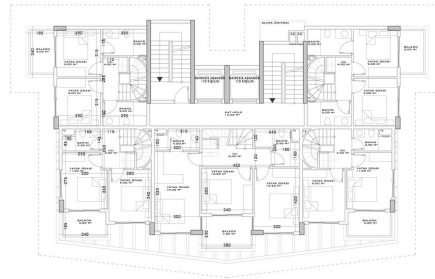

The family-type complex will comprise two sides:

- A block - 7 floors
- Block B - 5 floors

In A and B blocks of the apartment layout:

- 1+1 36 pcs
- 2+1 6 pcs
- 2+1 duplexes 5 pcs
- 3+1 duplexes 3 pieces
- 50 apartments.

VAZİYET PLAN

NORMAL KAT PLANI

NORMAL KAT PLANI

NORMAL KAT PLANI

DUBLEK KAT PLANI

DUBLEK KAT PLANI

ÇATI KAT PLANI

ÇATI KAT PLANI

BODRUM KAT PLANI