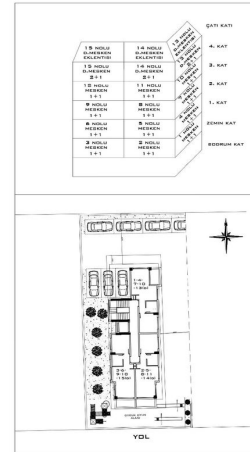

### **The family-type complex will comprise two sides:**

- A block - 7 floors
- Block B - 5 floors

## **In A and B blocks of the apartment layout:**

- 1+1 36 pcs
- 2+1 6 pcs
- 2+1 duplexes 5 pcs
- 3+1 duplexes 3 pieces
- 50 apartments.

## **Photo gallery**

ADİLOKUR MİMARLIK

ADİLOKUR MİMARLIK

VAZİYET PLAN

NORMAL KAT PLANI

NORMAL KAT PLANI

NORMAL KAT PLANI

DUBLEK KAT PLANI

DUBLEK KAT PLANI

ÇATI KAT PLANI

ÇATI KAT PLANI

BODRUM KAT PLANI