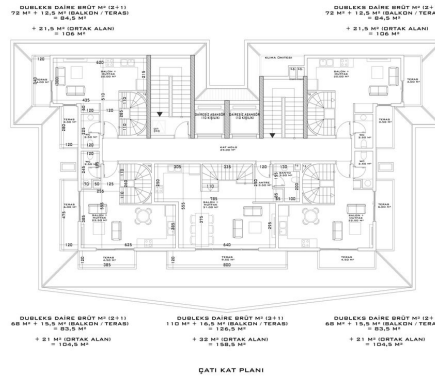

### **The family-type complex will comprise two sides:**

- A block - 7 floors
- Block B - 5 floors

## **In A and B blocks of the apartment layout:**

- 1+1 36 pcs
- 2+1 6 pcs
- 2+1 duplexes 5 pcs
- 3+1 duplexes 3 pieces
- 50 apartments.

## **Photo gallery**

ADİLOKUR MİMARLIK

ADİLOKUR MİMARLIK

VAZİYET PLAN

NORMAL KAT PLANI

NORMAL KAT PLANI

NORMAL KAT PLANI

DUBLEK KAT PLANI

DUBLEK KAT PLANI

ÇATI KAT PLANI

ÇATI KAT PLANI

BODRUM KAT PLANI