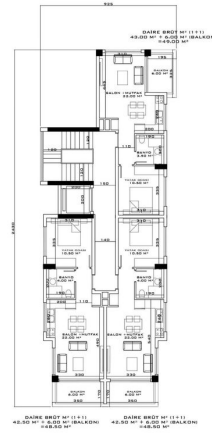

The family-type complex will comprise two sides:

- A block - 7 floors
- Block B - 5 floors

In A and B blocks of the apartment layout:

- 1+1 36 pcs
- 2+1 6 pcs
- 2+1 duplexes 5 pcs
- 3+1 duplexes 3 pieces
- 50 apartments.

VAZİYET PLAN

NORMAL KAT PLANI

NORMAL KAT PLANI

NORMAL KAT PLANI

DUBLEK KAT PLANI

DUBLEK KAT PLANI

ÇATI KAT PLANI

ÇATI KAT PLANI