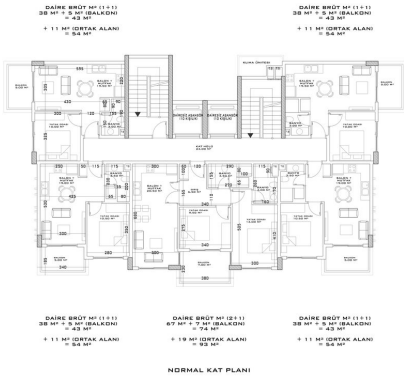

The family-type complex will comprise two sides:

- A block - 7 floors
- Block B - 5 floors

In A and B blocks of the apartment layout:

- 1+1 36 pcs
- 2+1 6 pcs
- 2+1 duplexes 5 pcs
- 3+1 duplexes 3 pieces
- 50 apartments.

VAZİYET PLAN

NORMAL KAT PLANI

NORMAL KAT PLANI

NORMAL KAT PLANI

DUBLEK KAT PLANI

DUBLEK KAT PLANI

ÇATI KAT PLANI

ÇATI KAT PLANI