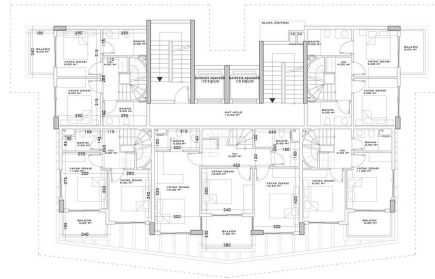

### **The family-type complex will comprise two sides:**

- A block - 7 floors
- Block B - 5 floors

## **Photo gallery**

ADİLOKUR MİMARLIK

ADİLOKUR MİMARLIK

VAZİYET PLAN

NORMAL KAT PLANI

NORMAL KAT PLANI

NORMAL KAT PLANI

DUBLEK KAT PLANI

DUBLEK KAT PLANI

ÇATI KAT PLANI

ÇATI KAT PLANI

BODRUM KAT PLANI