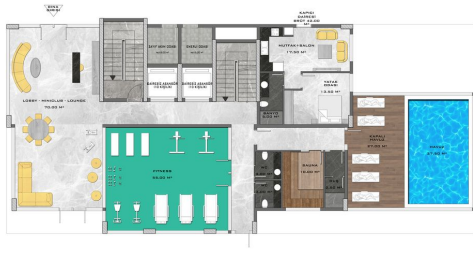

The family-type complex will comprise two sides:

- A block - 7 floors
- Block B - 5 floors

In A and B blocks of the apartment layout:

- 1+1 36 pcs
- 2+1 6 pcs
- 2+1 duplexes 5 pcs
- 3+1 duplexes 3 pieces
- 50 apartments.

VAZİYET PLAN

NORMAL KAT PLANI

NORMAL KAT PLANI

NORMAL KAT PLANI

DUBLEK KAT PLANI

DUBLEK KAT PLANI

ÇATI KAT PLANI

ÇATI KAT PLANI

BODRUM KAT PLANI