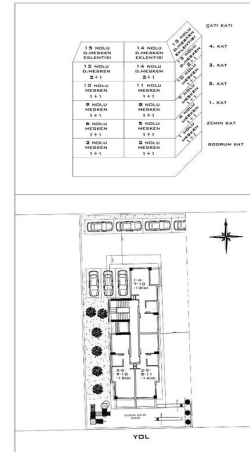

ADİLOKUR MİMARLIK