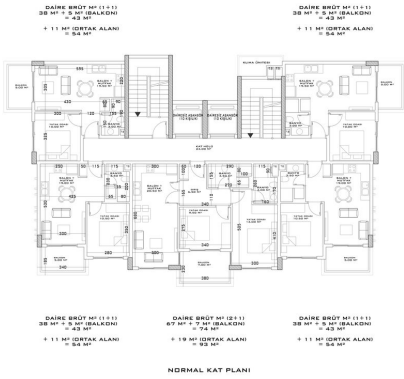

### **The family-type complex will comprise two sides:**

- A block - 7 floors
- Block B - 5 floors

## **In A and B blocks of the apartment layout:**

- 1+1 36 pcs
- 2+1 6 pcs
- 2+1 duplexes 5 pcs
- 3+1 duplexes 3 pieces
- 50 apartments.

## **Photo gallery**

ADİLOKUR MİMARLIK

ADİLOKUR MİMARLIK

VAZİYET PLAN

NORMAL KAT PLANI

NORMAL KAT PLANI

NORMAL KAT PLANI

DUBLEK KAT PLANI

DUBLEK KAT PLANI

ÇATI KAT PLANI

ÇATI KAT PLANI

BODRUM KAT PLANI