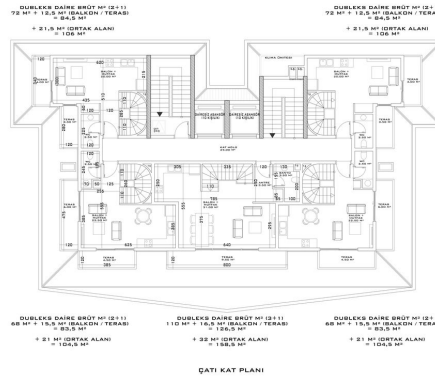

The family-type complex will comprise two sides:

- A block - 7 floors
- Block B - 5 floors

In A and B blocks of the apartment layout:

- 1+1 36 pcs
- 2+1 6 pcs
- 2+1 duplexes 5 pcs
- 3+1 duplexes 3 pieces
- 50 apartments.

VAZİYET PLAN

NORMAL KAT PLANI

NORMAL KAT PLANI

NORMAL KAT PLANI

DUBLEK KAT PLANI

DUBLEK KAT PLANI

ÇATI KAT PLANI

ÇATI KAT PLANI

BODRUM KAT PLANI