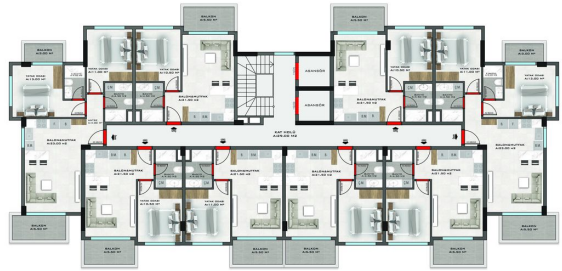

- 3+1 (100-115 m2).

Garden duplex:

- 3+1 (90-115 m2).

Penthouses:

- 3+1 (120 m2)
- 4+1 (145 m2).

All real estate in Turkey is rented out in full fine finish: walls are painted, window frames are inserted, a kitchen set is built in, bathrooms are equipped and more.

Updated 06.11.2024

Photo gallery

1159/1 KESTEL / C BLOK ZEMİN KAT PLANI

1159/1 KESTEL / C BLOK ÇATI KAT PLANI

1159/1 KESTEL / C BLOK 2. BODRUM KAT PLANI

BİNA GİRİŞİ

1159/1 KESTEL / A BLOK ZEMİN KAT PLANI

1159/1 KESTEL / C BLOK NORMAL KAT PLANI