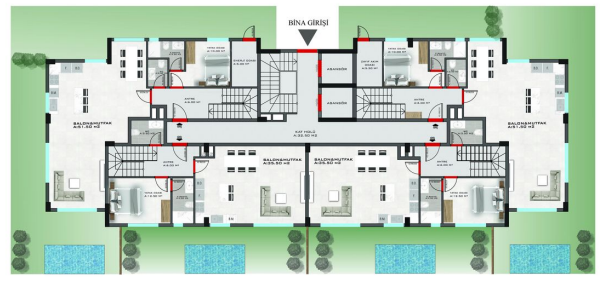

1159/1 KESTEL / C BLOK 1. BODRUM KAT PLANI