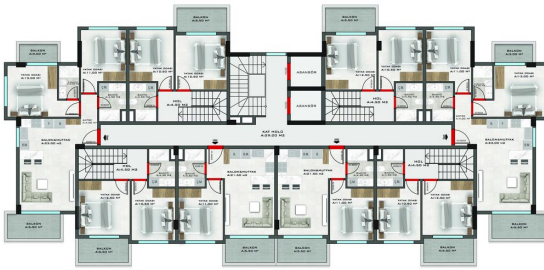

- 3+1 (100-115 m2).

Garden duplex:

- 3+1 (90-115 m2).

Penthouses:

- 3+1 (120 m2)
- 4+1 (145 m2).

All real estate in Turkey is rented out in full fine finish: walls are painted, window frames are inserted, a kitchen set is built in, bathrooms are equipped and more.

Updated 06.11.2024

Photo gallery

1159/1 KESTEL / C BLOK ZEMİN KAT PLANI

1159/1 KESTEL / C BLOK ÇATI KAT PLANI

1159/1 KESTEL / C BLOK 2. BODRUM KAT PLANI

BİNA GİRİŞİ

1159/1 KESTEL / A BLOK ZEMİN KAT PLANI

1159/1 KESTEL / C BLOK NORMAL KAT PLANI