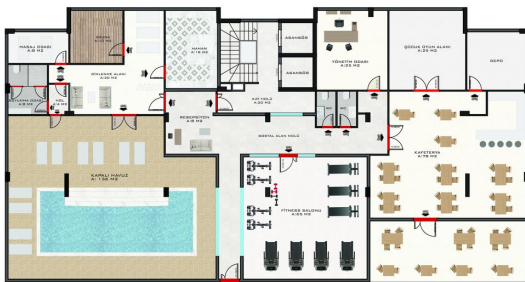

- 3+1 (100-115 m2).

Garden duplex:

- 3+1 (90-115 m2).

Penthouses:

- 3+1 (120 m2)
- 4+1 (145 m2).

All real estate in Turkey is rented out in full fine finish: walls are painted, window frames are inserted, a kitchen set is built in, bathrooms are equipped and more.

Updated 06.11.2024

Photo gallery

1159/1 KESTEL / C BLOK ZEMİN KAT PLANI

1159/1 KESTEL / C BLOK ÇATI KAT PLANI

1159/1 KESTEL / C BLOK 2. BODRUM KAT PLANI

BİNA GİRİŞİ

1159/1 KESTEL / A BLOK ZEMİN KAT PLANI

1159/1 KESTEL / C BLOK NORMAL KAT PLANI