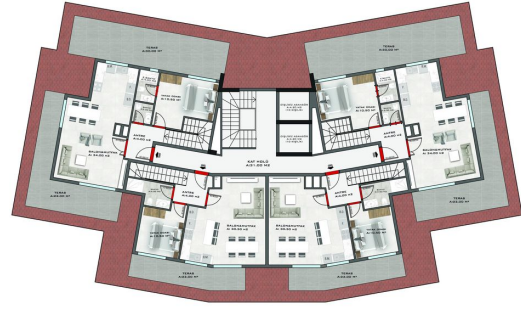

The complex will comprise 3 blocks of 5 floors each.

The infrastructure of the complex:

- Outdoor pool with slide
- Children's swimming pool
- Indoor pool
- Area for sunbeds
- Garden
- Children's playground
- Sauna
- Turkish sauna
- Fitness
- Manager

1159/1 KESTEL / C BLOK 3. KAT PLANI

1159/1 KESTEL / C BLOK 1. BODRUM KAT PLANI

BİNA GİRİŞİ

1159/1 KESTEL / B BLOK ZEMİN KAT PLANI

1159/1 KESTEL / B BLOK ÇATI ARASI PLANI

1159/1 KESTEL / B BLOK 3. KAT PLANI