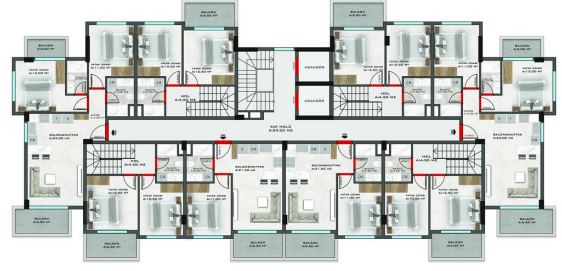

- 3+1 (100-115 m2).

Garden duplex:

- 3+1 (90-115 m2).

Penthouses:

- 3+1 (120 m2)
- 4+1 (145 m2).

All real estate in Turkey is rented out in full fine finish: walls are painted, window frames are inserted, a kitchen set is built in, bathrooms are equipped and more.

Updated 06.11.2024

Photo gallery

1159/1 KESTEL / C BLOK ZEMİN KAT PLANI

1159/1 KESTEL / C BLOK ÇATI KAT PLANI

1159/1 KESTEL / C BLOK 2. BODRUM KAT PLANI

BİNA GİRİŞİ

1159/1 KESTEL / A BLOK ZEMİN KAT PLANI

1159/1 KESTEL / C BLOK NORMAL KAT PLANI