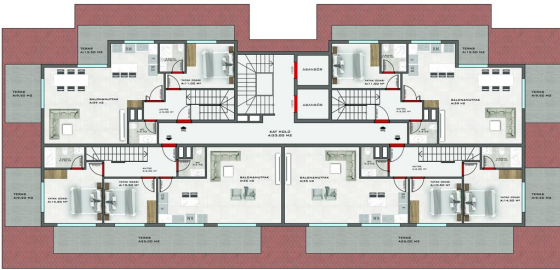

- 3+1 (100-115 m2).

Garden duplex:

- 3+1 (90-115 m2).

Penthouses:

- 3+1 (120 m2)
- 4+1 (145 m2).

All real estate in Turkey is rented out in full fine finish: walls are painted, window frames are inserted, a kitchen set is built in, bathrooms are equipped and more.

Updated 06.11.2024

Photo gallery

1159/1 KESTEL / C BLOK ZEMİN KAT PLANI

1159/1 KESTEL / C BLOK ÇATI KAT PLANI

1159/1 KESTEL / C BLOK 2. BODRUM KAT PLANI

BİNA GİRİŞİ

1159/1 KESTEL / A BLOK ZEMİN KAT PLANI

1159/1 KESTEL / C BLOK NORMAL KAT PLANI