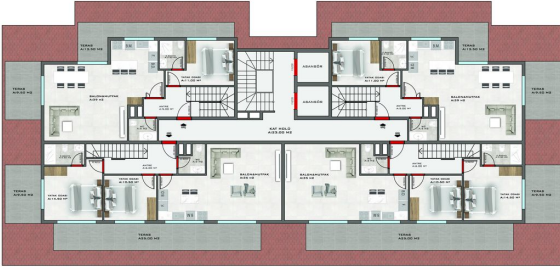

- 3+1 (100-115 m2).

Garden duplex:

- 3+1 (90-115 m2).

Penthouses:

- 3+1 (120 m2)
- 4+1 (145 m2).

All real estate in Turkey is rented out in full fine finish: walls are painted, window frames are inserted, a kitchen set is built in, bathrooms are equipped and more.

Updated 17.07.2024

Photo gallery

1159/1 KESTEL / A BLOK ZEMİN KAT PLANI

1159/1 KESTEL / C BLOK ZEMİN KAT PLANI

1159/1 KESTEL / C BLOK NORMAL KAT PLANI

1159/1 KESTEL / C BLOK ÇATI KAT PLANI

1159/1 KESTEL / C BLOK 3. KAT PLANI