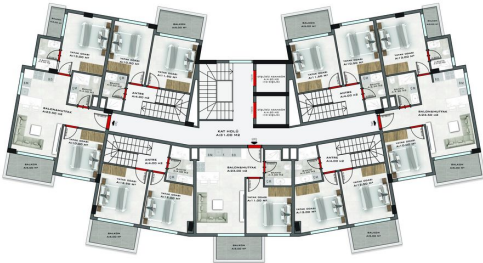

1159/1 KESTEL / B BLOK 3. KAT PLANI

1159/1 KESTEL / B BLOK ZEMİN KAT PLANI