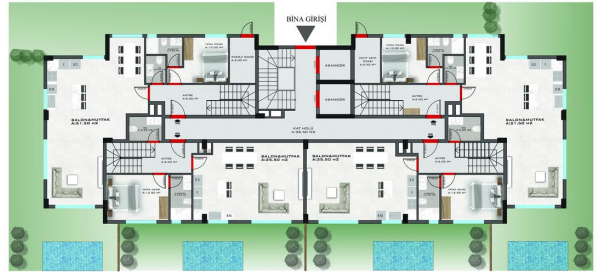

1159/1 KESTEL / C BLOK 1. BODRUM KAT PLANI