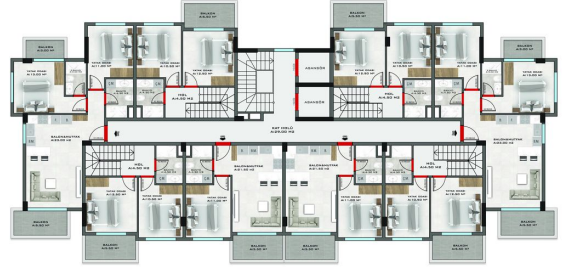

- 3+1 (100-115 m2).

Garden duplex:

- 3+1 (90-115 m2).

Penthouses:

- 3+1 (120 m2)
- 4+1 (145 m2).

All real estate in Turkey is rented out in full fine finish: walls are painted, window frames are inserted, a kitchen set is built in, bathrooms are equipped and more.

Updated 17.07.2024

Photo gallery

1159/1 KESTEL / A BLOK ZEMİN KAT PLANI

1159/1 KESTEL / C BLOK ZEMİN KAT PLANI

1159/1 KESTEL / C BLOK NORMAL KAT PLANI

1159/1 KESTEL / C BLOK ÇATI KAT PLANI

1159/1 KESTEL / C BLOK 3. KAT PLANI