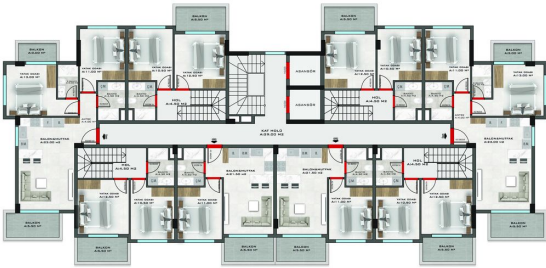

- 3+1 (100-115 m2).

Garden duplex:

- 3+1 (90-115 m2).

Penthouses:

- 3+1 (120 m2)
- 4+1 (145 m2).

All real estate in Turkey is rented out in full fine finish: walls are painted, window frames are inserted, a kitchen set is built in, bathrooms are equipped and more.

Updated 17.03.2025

Photo gallery

1159/1 KESTEL / A BLOK ZEMİN KAT PLANI

1159/1 KESTEL / C BLOK ZEMİN KAT PLANI

1159/1 KESTEL / C BLOK NORMAL KAT PLANI

1159/1 KESTEL / C BLOK ÇATI KAT PLANI

1159/1 KESTEL / C BLOK 3. KAT PLANI