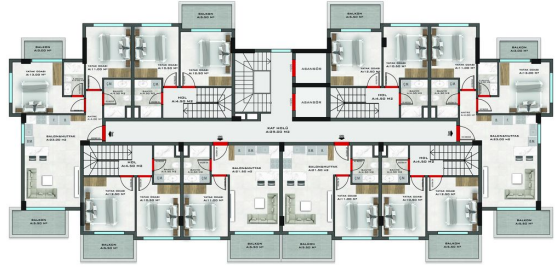

- 3+1 (100-115 m2).

Garden duplex:

- 3+1 (90-115 m2).

Penthouses:

- 3+1 (120 m2)
- 4+1 (145 m2).

All real estate in Turkey is rented out in full fine finish: walls are painted, window frames are inserted, a kitchen set is built in, bathrooms are equipped and more.

Updated 17.03.2025

Photo gallery

1159/1 KESTEL / A BLOK ZEMİN KAT PLANI

1159/1 KESTEL / C BLOK ZEMİN KAT PLANI

1159/1 KESTEL / C BLOK NORMAL KAT PLANI

1159/1 KESTEL / C BLOK ÇATI KAT PLANI

1159/1 KESTEL / C BLOK 3. KAT PLANI