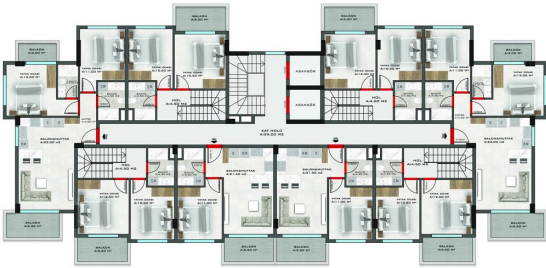

- 3+1 (100-115 m2).

Garden duplex:

- 3+1 (90-115 m2).

Penthouses:

- 3+1 (120 m2)
- 4+1 (145 m2).

All real estate in Turkey is rented out in full fine finish: walls are painted, window frames are inserted, a kitchen set is built in, bathrooms are equipped and more.

Updated 17.07.2024

Photo gallery

1159/1 KESTEL / A BLOK ZEMİN KAT PLANI

1159/1 KESTEL / C BLOK ZEMİN KAT PLANI

1159/1 KESTEL / C BLOK NORMAL KAT PLANI

1159/1 KESTEL / C BLOK ÇATI KAT PLANI

1159/1 KESTEL / C BLOK 3. KAT PLANI