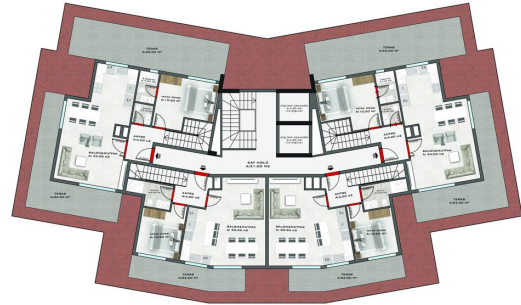

The complex will comprise 3 blocks of 5 floors each.

The infrastructure of the complex:

- Outdoor pool with slide
- Children's swimming pool
- Indoor pool
- Area for sunbeds
- Garden
- Children's playground
- Sauna
- Turkish sauna
- Fitness
- Manager

1159/1 KESTEL / C BLOK 2. BODRUM KAT PLANI

1159/1 KESTEL / C BLOK 1. BODRUM KAT PLANI

1159/1 KESTEL / B BLOK ZEMİN KAT PLANI

1159/1 KESTEL / B BLOK ÇATI ARASI PLANI

1159/1 KESTEL / B BLOK 3. KAT PLANI

1159/1 KESTEL / B BLOK 1. VE 2. KAT PLANI