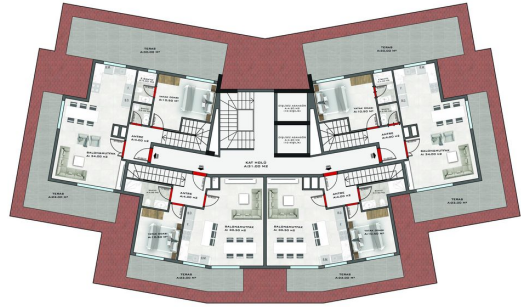

The complex will comprise 3 blocks of 5 floors each.

The infrastructure of the complex:

- Outdoor pool with slide
- Children's swimming pool
- Indoor pool
- Area for sunbeds
- Garden
- Children's playground
- Sauna
- Turkish sauna
- Fitness
- Manager

1159/1 KESTEL / C BLOK 2. BODRUM KAT PLANI

1159/1 KESTEL / C BLOK 1. BODRUM KAT PLANI

1159/1 KESTEL / B BLOK ZEMİN KAT PLANI

1159/1 KESTEL / B BLOK ÇATI ARASI PLANI

1159/1 KESTEL / B BLOK 3. KAT PLANI

1159/1 KESTEL / B BLOK 1. VE 2. KAT PLANI