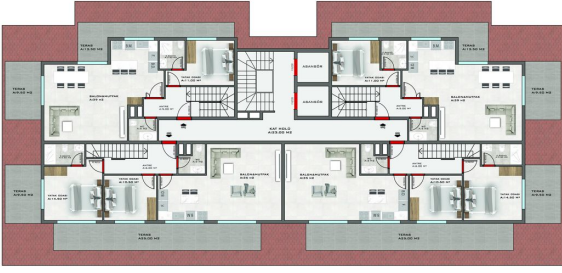

- 3+1 (100-115 m2).

Garden duplex:

- 3+1 (90-115 m2).

Penthouses:

- 3+1 (120 m2)
- 4+1 (145 m2).

All real estate in Turkey is rented out in full fine finish: walls are painted, window frames are inserted, a kitchen set is built in, bathrooms are equipped and more.

Updated 17.03.2025

Photo gallery

1159/1 KESTEL / A BLOK ZEMİN KAT PLANI

1159/1 KESTEL / C BLOK ZEMİN KAT PLANI

1159/1 KESTEL / C BLOK NORMAL KAT PLANI

1159/1 KESTEL / C BLOK ÇATI KAT PLANI

1159/1 KESTEL / C BLOK 3. KAT PLANI