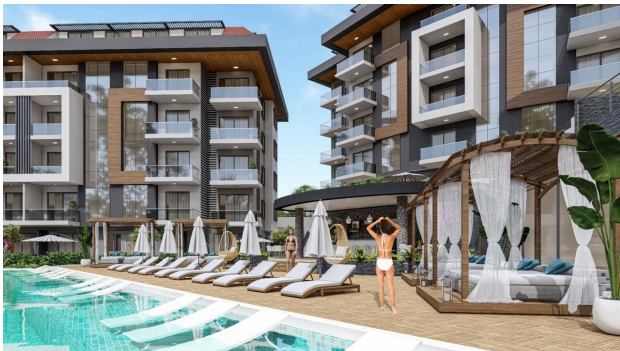

Photo gallery