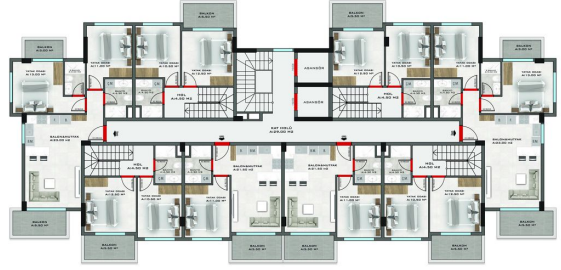

- 3+1 (100-115 m2).

Garden duplex:

- 3+1 (90-115 m2).

Penthouses:

- 3+1 (120 m2)
- 4+1 (145 m2).

All real estate in Turkey is rented out in full fine finish: walls are painted, window frames are inserted, a kitchen set is built in, bathrooms are equipped and more.

Updated 17.03.2025

Photo gallery

1159/1 KESTEL / A BLOK ZEMİN KAT PLANI

1159/1 KESTEL / C BLOK ZEMİN KAT PLANI

1159/1 KESTEL / C BLOK NORMAL KAT PLANI

1159/1 KESTEL / C BLOK ÇATI KAT PLANI

1159/1 KESTEL / C BLOK 3. KAT PLANI