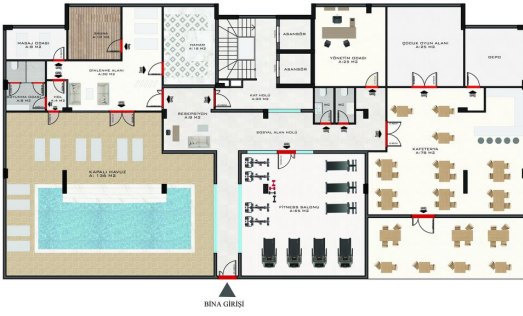

- 3+1 (100-115 m2).

Garden duplex:

- 3+1 (90-115 m2).

Penthouses:

- 3+1 (120 m2)
- 4+1 (145 m2).

All real estate in Turkey is rented out in full fine finish: walls are painted, window frames are inserted, a kitchen set is built in, bathrooms are equipped and more.

Updated 17.07.2024

Photo gallery

1159/1 KESTEL / A BLOK ZEMİN KAT PLANI

1159/1 KESTEL / C BLOK ZEMİN KAT PLANI

1159/1 KESTEL / C BLOK NORMAL KAT PLANI

1159/1 KESTEL / C BLOK ÇATI KAT PLANI

1159/1 KESTEL / C BLOK 3. KAT PLANI

1159/1 KESTEL / C BLOK 2. BODRUM KAT PLANI

1159/1 KESTEL / C BLOK 1. BODRUM KAT PLANI

1159/1 KESTEL / B BLOK ZEMİN KAT PLANI

1159/1 KESTEL / B BLOK ÇATI ARASI PLANI

1159/1 KESTEL / B BLOK 3. KAT PLANI

1159/1 KESTEL / B BLOK 1. VE 2. KAT PLANI