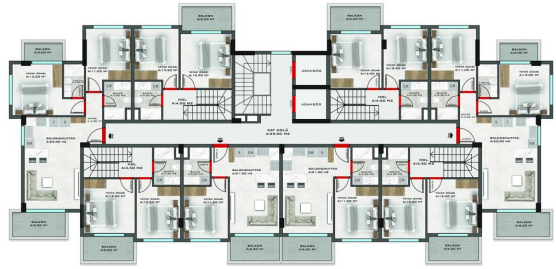

- 3+1 (100-115 m2).

Garden duplex:

- 3+1 (90-115 m2).

Penthouses:

- 3+1 (120 m2)
- 4+1 (145 m2).

All real estate in Turkey is rented out in full fine finish: walls are painted, window frames are inserted, a kitchen set is built in, bathrooms are equipped and more.

Updated 17.07.2024

Photo gallery

1159/1 KESTEL / A BLOK ZEMİN KAT PLANI

1159/1 KESTEL / C BLOK ZEMİN KAT PLANI

1159/1 KESTEL / C BLOK NORMAL KAT PLANI

1159/1 KESTEL / C BLOK ÇATI KAT PLANI

1159/1 KESTEL / C BLOK 3. KAT PLANI