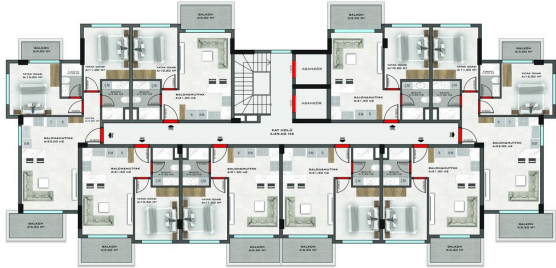

- 3+1 (100-115 m2).

Garden duplex:

- 3+1 (90-115 m2).

Penthouses:

- 3+1 (120 m2)
- 4+1 (145 m2).

All real estate in Turkey is rented out in full fine finish: walls are painted, window frames are inserted, a kitchen set is built in, bathrooms are equipped and more.

Updated 17.03.2025

Photo gallery

1159/1 KESTEL / A BLOK ZEMİN KAT PLANI

1159/1 KESTEL / C BLOK ZEMİN KAT PLANI

1159/1 KESTEL / C BLOK NORMAL KAT PLANI

1159/1 KESTEL / C BLOK ÇATI KAT PLANI

1159/1 KESTEL / C BLOK 3. KAT PLANI