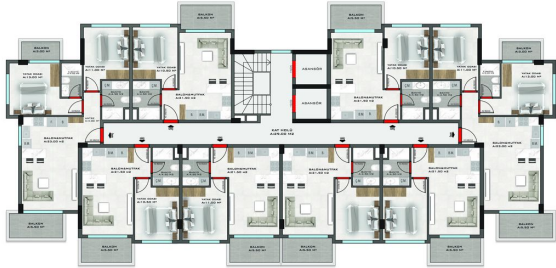

- 3+1 (100-115 m2).

Garden duplex:

- 3+1 (90-115 m2).

Penthouses:

- 3+1 (120 m2)
- 4+1 (145 m2).

All real estate in Turkey is rented out in full fine finish: walls are painted, window frames are inserted, a kitchen set is built in, bathrooms are equipped and more.

Updated 17.07.2024

Photo gallery

1159/1 KESTEL / A BLOK ZEMİN KAT PLANI

1159/1 KESTEL / C BLOK ZEMİN KAT PLANI

1159/1 KESTEL / C BLOK NORMAL KAT PLANI

1159/1 KESTEL / C BLOK ÇATI KAT PLANI

1159/1 KESTEL / C BLOK 3. KAT PLANI