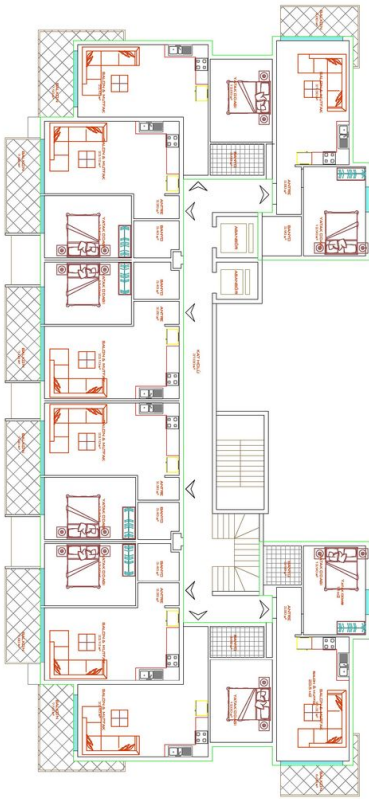

The complex comprises 4 residential blocks with 167 apartments, divided into different apartments, such as

- 1+1 apartments (53-55 m²)

- 2+1 apartments (67 - 70 m2)
- 2+1 duplexes (108-135 m2)
- 3 +1 duplex (119-141 m2)

Photo gallery

B BLOK
Sosial Alan

A BLOK
Sosial Alan

C BLOK DUBLEKSI ALT KAT PLANI

SOUTH

NORTH

A BLOK DUBLEKS ÖST KAT PLANI

Scan the QR code to open the original page