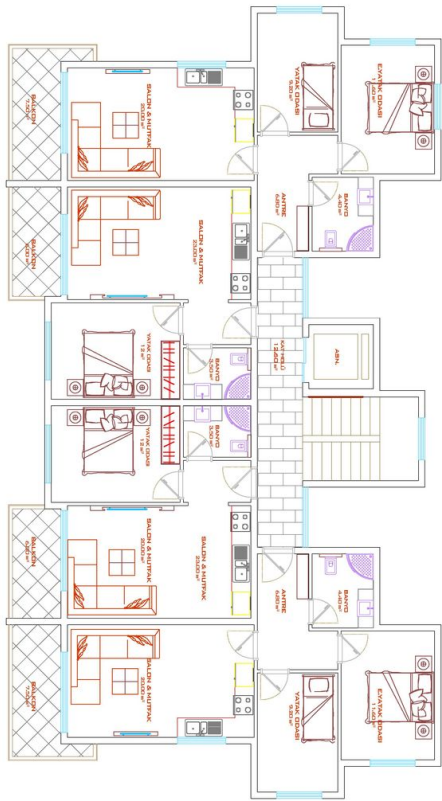

The complex comprises 4 residential blocks with 167 apartments, divided into different apartments, such as

- 1+1 apartments (53-55 m²)

- 2+1 apartments (67 - 70 m2)
- 2+1 duplexes (108-135 m2)
- 3 +1 duplex (119-141 m2)

Photo gallery

B BLOK
Sosial Alan

A BLOK
Sosial Alan

C BLOK DUBLEKSI ALT KAT PLANI

SOUTH

NORTH

A BLOK DUBLEKS ÖST KAT PLANI

Scan the QR code to open the original page