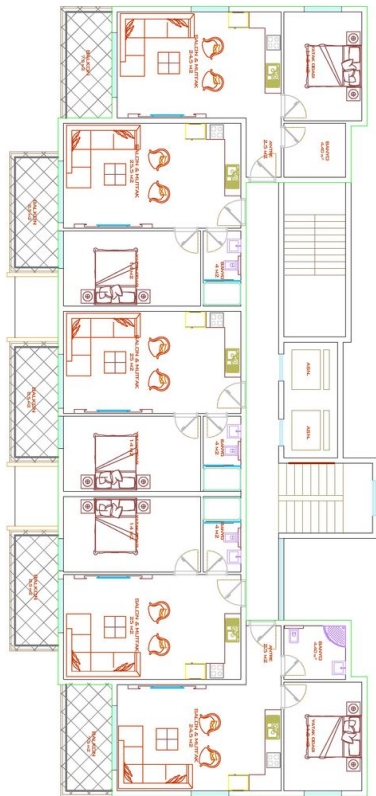

The complex comprises 4 residential blocks with 167 apartments, divided into different apartments, such as

- 1+1 apartments (53-55 m²)

- 2+1 apartments (67 - 70 m2)
- 2+1 duplexes (108-135 m2)
- 3 +1 duplex (119-141 m2)

Photo gallery

B BLOK
Sosial Alan

A BLOK
Sosial Alan

C BLOK DUBLEKSI ALT KAT PLANI

SOUTH

NORTH

A BLOK DUBLEKS ÖST KAT PLANI

Scan the QR code to open the original page