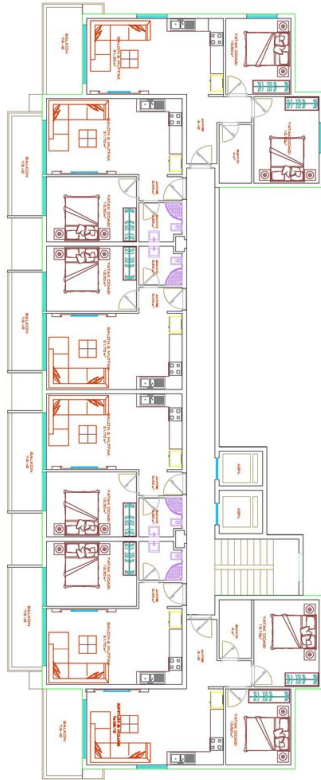

The complex comprises 4 residential blocks with 167 apartments, divided into different apartments, such as

- 1+1 apartments (53-55 m²)

- 2+1 apartments (67 - 70 m2)
- 2+1 duplexes (108-135 m2)
- 3 +1 duplex (119-141 m2)

Photo gallery

B BLOK
Sosial Alan

A BLOK
Sosial Alan

C BLOK DUBLEKSI ALT KAT PLANI

SOUTH

NORTH

A BLOK DUBLEKS ÖST KAT PLANI

Scan the QR code to open the original page