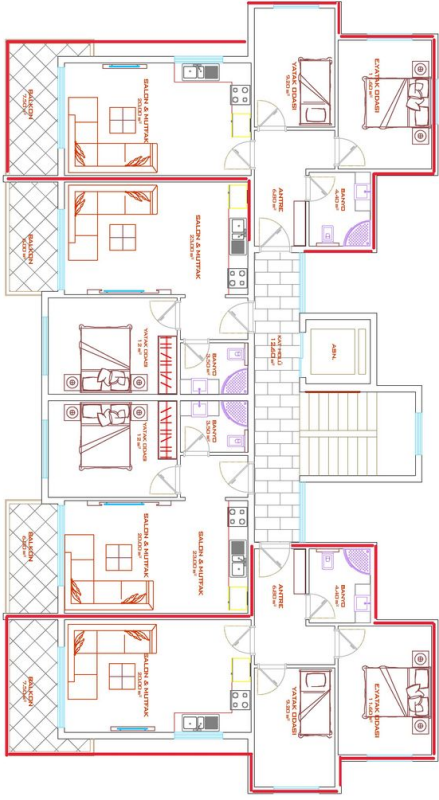

The complex comprises 4 residential blocks with 167 apartments, divided into different apartments, such as

- 1+1 apartments (53-55 m²)

- 2+1 apartments (67 - 70 m2)
- 2+1 duplexes (108-135 m2)
- 3 +1 duplex (119-141 m2)

Photo gallery

B BLOK
Sosial Alan

A BLOK
Sosial Alan

C BLOK DUBLEKSI ALT KAT PLANI

SOUTH

NORTH

A BLOK DUBLEKS ÖST KAT PLANI

Scan the QR code to open the original page