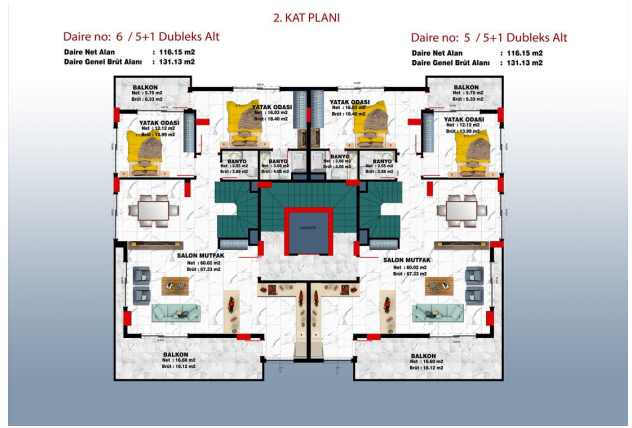

We offer apartments:

- Apartments 3 + 1 will have an area of 130.59 m2, there will be 2 in total.
- Duplex apartments 4 + 1 Garden will have a total area of 257.07 m2, there will be 2 in total.
- Duplex apartments 5 + 1 will have an area of 250.07 m2, there will be 2 in total.
- In this project, we offer our valued customers several payment plans:
- Down payment 50%, term 6 months.

Photo gallery

1. KAT PLANI

Daire no: 4 / 3+1 Normal Kat
Daire Net Alan : 115.91 m²
Daire Genel Brüt Alan : 130.59 m²

Daire no: 3 / 3+1 Normal Kat
Daire Net Alan : 115.91 m²
Daire Genel Brüt Alan : 130.59 m²