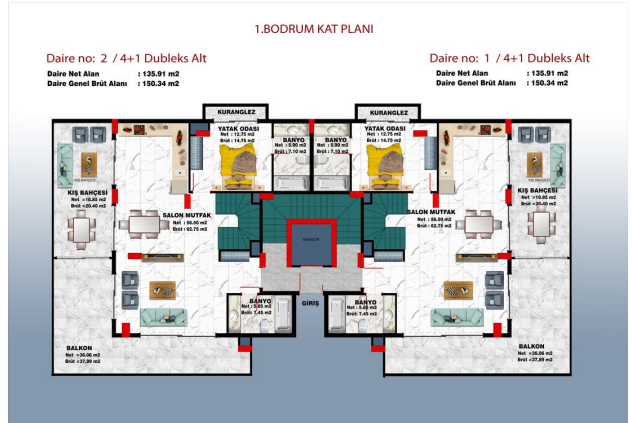

We offer apartments:

- Apartments 3 + 1 will have an area of 130.59 m2, there will be 2 in total.
- Duplex apartments 4 + 1 Garden will have a total area of 257.07 m2, there will be 2 in total.
- Duplex apartments 5 + 1 will have an area of 250.07 m2, there will be 2 in total.
- In this project, we offer our valued customers several payment plans:
- Down payment 50%, term 6 months.

Photo gallery

1. KAT PLANI

Daire no: 4 / 3+1 Normal Kat
Daire Net Alan : 115.91 m²
Daire Genel Brüt Alan : 130.59 m²

Daire no: 3 / 3+1 Normal Kat
Daire Net Alan : 115.91 m²
Daire Genel Brüt Alan : 130.59 m²