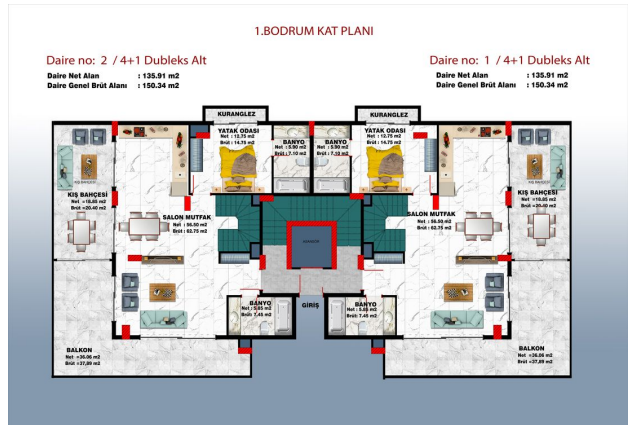

### **We offer apartments:**

- Apartments 3 + 1 will have an area of 130.59 m2, there will be 2 in total.
- Duplex apartments 4 + 1 Garden will have a total area of 257.07 m2, there will be 2 in total.
- Duplex apartments 5 + 1 will have an area of 250.07 m2, there will be 2 in total.
- In this project, we offer our valued customers several payment plans:
- Down payment 50%, term 6 months.

## **Photo gallery**

1. KAT PLANI

Daire no: 4 / 3+1 Normal Kat  
Daire Net Alan : 115.91 m<sup>2</sup>  
Daire Genel Brüt Alan : 130.59 m<sup>2</sup>

Daire no: 3 / 3+1 Normal Kat  
Daire Net Alan : 115.91 m<sup>2</sup>  
Daire Genel Brüt Alan : 130.59 m<sup>2</sup>