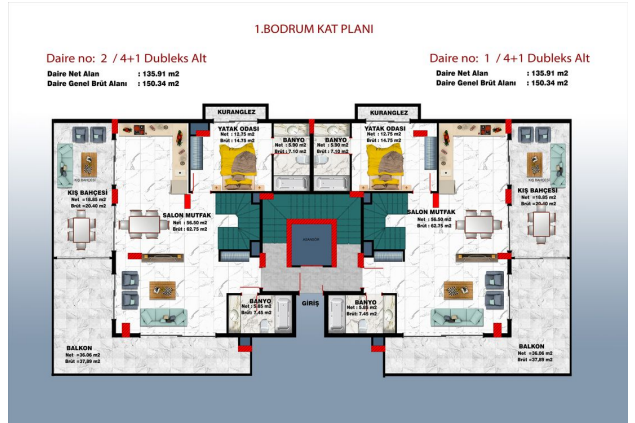

We offer apartments:

- Apartments 3 + 1 will have an area of 130.59 m2, there will be 2 in total.
- Duplex apartments 4 + 1 Garden will have a total area of 257.07 m2, there will be 2 in total.
- Duplex apartments 5 + 1 will have an area of 250.07 m2, there will be 2 in total.
- In this project, we offer our valued customers several payment plans:
- Down payment 50%, term 6 months.

Photo gallery

1. KAT PLANI

Daire no: 4 / 3+1 Normal Kat
Daire Net Alan : 115.91 m²
Daire Genel Brüt Alan : 130.59 m²

Daire no: 3 / 3+1 Normal Kat
Daire Net Alan : 115.91 m²
Daire Genel Brüt Alan : 130.59 m²