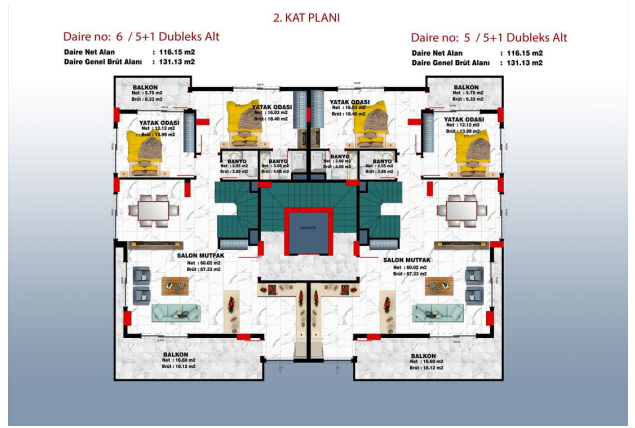

We offer apartments:

- Apartments 3 + 1 will have an area of 130.59 m2, there will be 2 in total.
- Duplex apartments 4 + 1 Garden will have a total area of 257.07 m2, there will be 2 in total.
- Duplex apartments 5 + 1 will have an area of 250.07 m2, there will be 2 in total.
- In this project, we offer our valued customers several payment plans:
- Down payment 50%, term 6 months.

Photo gallery

1. KAT PLANI

Daire no: 4 / 3+1 Normal Kat
Daire Net Alan : 115.91 m²
Daire Genel Brüt Alan : 130.59 m²

Daire no: 3 / 3+1 Normal Kat
Daire Net Alan : 115.91 m²
Daire Genel Brüt Alan : 130.59 m²