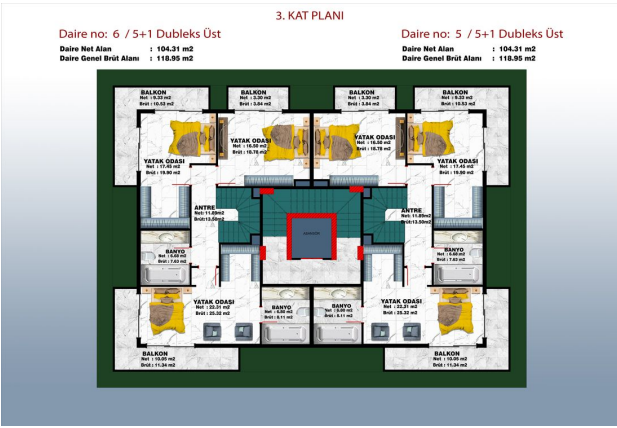

We offer apartments:

- Apartments 3 + 1 will have an area of 130.59 m2, there will be 2 in total.
- Duplex apartments 4 + 1 Garden will have a total area of 257.07 m2, there will be 2 in total.
- Duplex apartments 5 + 1 will have an area of 250.07 m2, there will be 2 in total.
- In this project, we offer our valued customers several payment plans:
- Down payment 50%, term 6 months.

Photo gallery

1. KAT PLANI

Daire no: 4 / 3+1 Normal Kat
Daire Net Alan : 115.91 m²
Daire Genel Brüt Alan : 130.59 m²

Daire no: 3 / 3+1 Normal Kat
Daire Net Alan : 115.91 m²
Daire Genel Brüt Alan : 130.59 m²