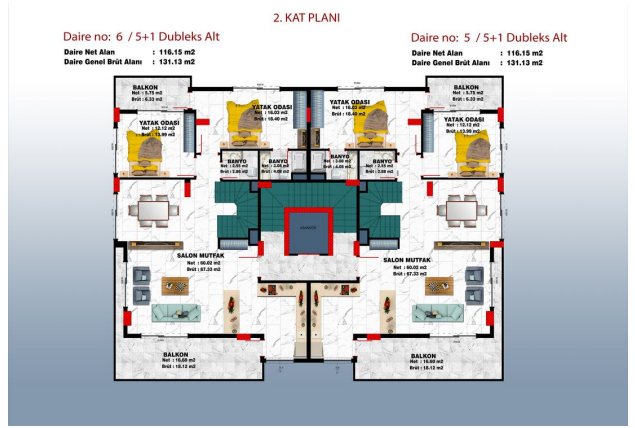

### **We offer apartments:**

- Apartments 3 + 1 will have an area of 130.59 m2, there will be 2 in total.
- Duplex apartments 4 + 1 Garden will have a total area of 257.07 m2, there will be 2 in total.
- Duplex apartments 5 + 1 will have an area of 250.07 m2, there will be 2 in total.
- In this project, we offer our valued customers several payment plans:
- Down payment 50%, term 6 months.

## **Photo gallery**

1. KAT PLANI

Daire no: 4 / 3+1 Normal Kat  
Daire Net Alan : 115.91 m<sup>2</sup>  
Daire Genel Brüt Alan : 130.59 m<sup>2</sup>

Daire no: 3 / 3+1 Normal Kat  
Daire Net Alan : 115.91 m<sup>2</sup>  
Daire Genel Brüt Alan : 130.59 m<sup>2</sup>