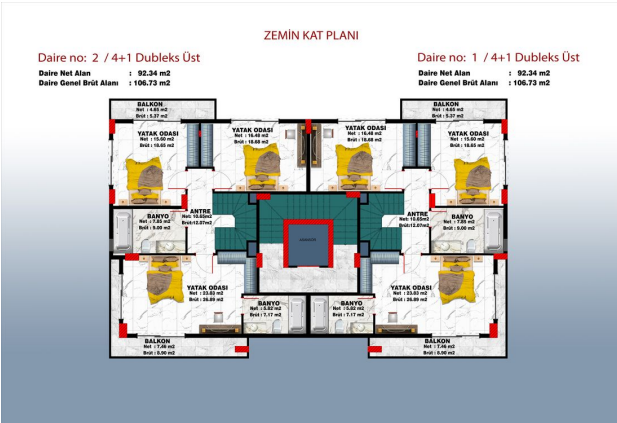

We offer apartments:

- Apartments 3 + 1 will have an area of 130.59 m2, there will be 2 in total.
- Duplex apartments 4 + 1 Garden will have a total area of 257.07 m2, there will be 2 in total.
- Duplex apartments 5 + 1 will have an area of 250.07 m2, there will be 2 in total.
- In this project, we offer our valued customers several payment plans:
- Down payment 50%, term 6 months.

Photo gallery

1. KAT PLANI

Daire no: 4 / 3+1 Normal Kat
Daire Net Alan : 115.91 m²
Daire Genel Brüt Alan : 130.59 m²

Daire no: 3 / 3+1 Normal Kat
Daire Net Alan : 115.91 m²
Daire Genel Brüt Alan : 130.59 m²