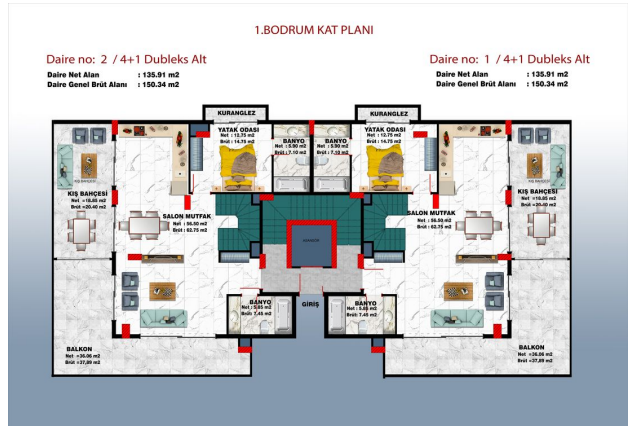

Scan the QR code to open the original page