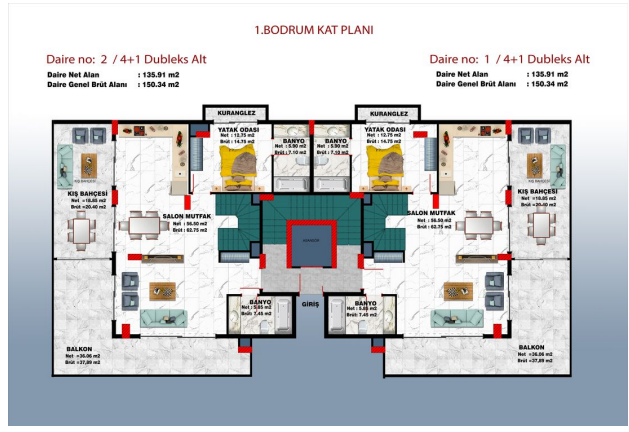

Scan the QR code to open the original page