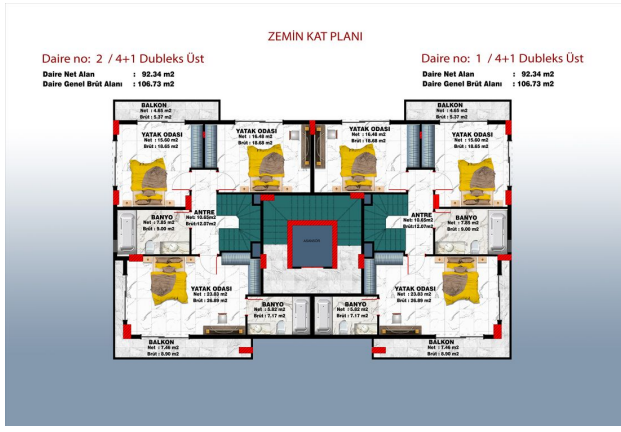

Scan the QR code to open the original page