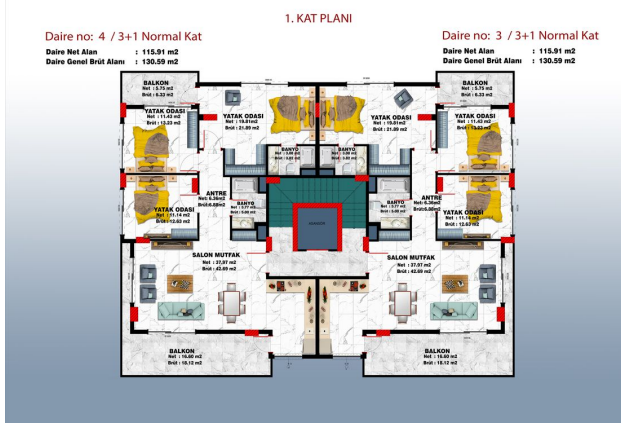

Scan the QR code to open the original page