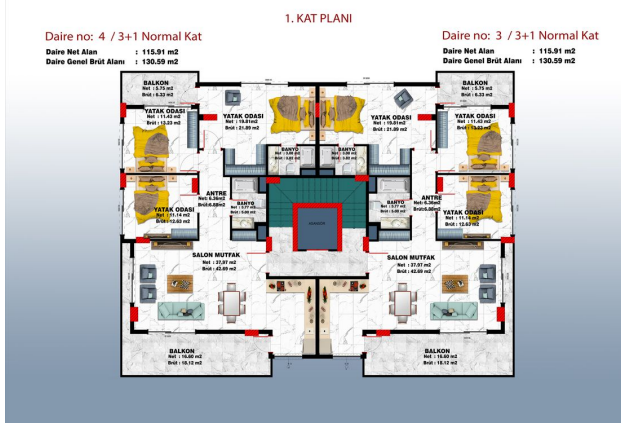

Scan the QR code to open the original page