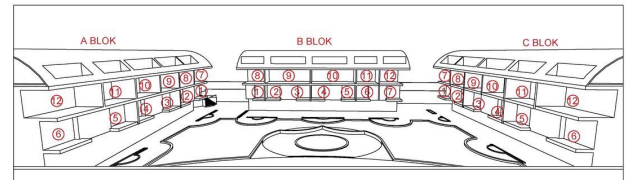

The apartments are rented in a high-quality fine finish with complete bathrooms and built-in kitchens.

Location:

Distance to the sea 300 meters

Social infrastructure:

- pool bar
- 7/24 surveillance cameras
- WiFi on site
- tropical island
- outdoor parking
- Play area for adults
- Restroom
- workroom
- Library
- Open pool
- hot pool
- Sauna
- Jacuzzi
- Fitness
- Cafe
- Lobby
- Playground
- Children's playroom
- Mini Golf

Information updated 11/03/2025

Photo gallery

A-C BLOK BODRUM KAT PLANI

A-C BLOK ÇATI ARASI KAT PLANI

A-C BLOK ZEMİN KAT PLANI

B BLOK 1. KAT PLANI

B BLOK BODRUM KAT PLANI

B BLOK ÇATI ARASI KAT PLANI

B BLOK ZEMİN KAT PLANI

112/29 ADA PARSEL VAZİYET PLANI

112/29 ADA PARSEL YERLEŞİM PLANI