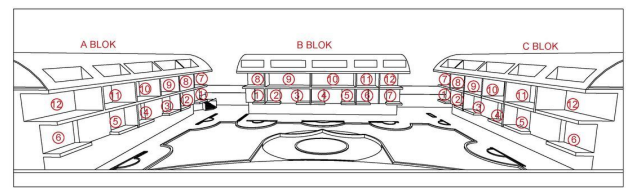

The apartments are rented in a high-quality fine finish with complete bathrooms and built-in kitchens.

Location:

Distance to the sea 300 meters

Social infrastructure:

- pool bar
- 7/24 surveillance cameras
- WiFi on site
- tropical island
- outdoor parking
- Play area for adults
- Restroom
- workroom
- Library
- Open pool
- hot pool
- Sauna
- Jacuzzi
- Fitness
- Cafe
- Lobby
- Playground
- Children's playroom
- Mini Golf

Information updated 11/03/2025

Photo gallery

A-C BLOK BODRUM KAT PLANI

A-C BLOK ÇATI ARASI KAT PLANI

A-C BLOK ZEMİN KAT PLANI

B BLOK 1. KAT PLANI

B BLOK BODRUM KAT PLANI

B BLOK ÇATI ARASI KAT PLANI