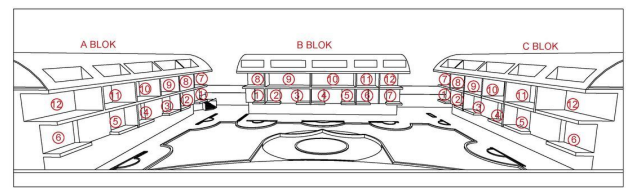

The apartments are rented in a high-quality fine finish with complete bathrooms and built-in kitchens.

Location:

Distance to the sea 300 meters

Social infrastructure:

- pool bar
- 7/24 surveillance cameras
- WiFi on site
- tropical island
- outdoor parking
- Play area for adults
- Restroom
- workroom
- Library
- Open pool
- hot pool
- Sauna
- Jacuzzi
- Fitness
- Cafe
- Lobby
- Playground
- Children's playroom
- Mini Golf

Information updated 29/10/2024

Photo gallery

A-C BLOK BODRUM KAT PLANI

A-C BLOK ÇATI ARASI KAT PLANI

A-C BLOK ZEMİN KAT PLANI

B BLOK 1. KAT PLANI

B BLOK BODRUM KAT PLANI

B BLOK ÇATI ARASI KAT PLANI

B BLOK ZEMİN KAT PLANI

112/29 ADA PARSEL VAZİYET PLANI

112/29 ADA PARSEL YERLEŞİM PLANI

Scan the QR code to open the original page