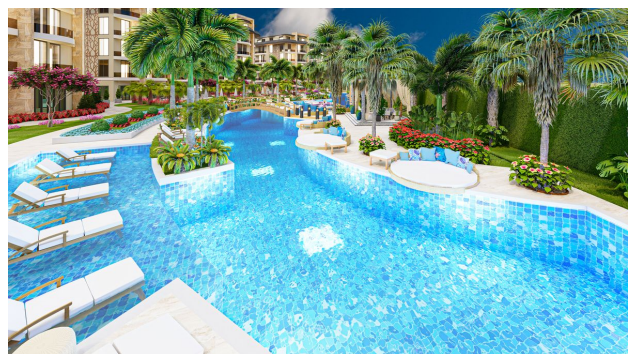

- Start of construction : March 2023
- Commissioning: December 2024

Information updated: 12.08.2024

Photo gallery