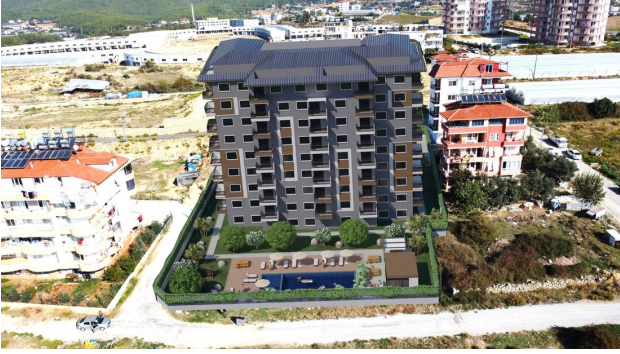

Scan the QR code to open the original page