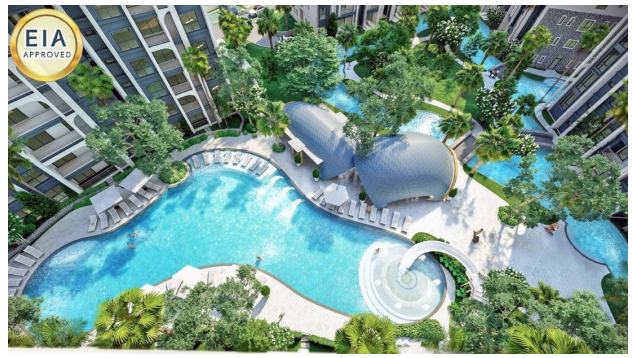

Location:

- Airport 3 km
- Patong 35 km
- Shopping center 18 km
- Supermarket 1 km
- Restaurants 2 km
- Hospital 30 km
- Golf club 20 km
- Yacht club 20 km

Information updated: 12.02.2024

Photo gallery