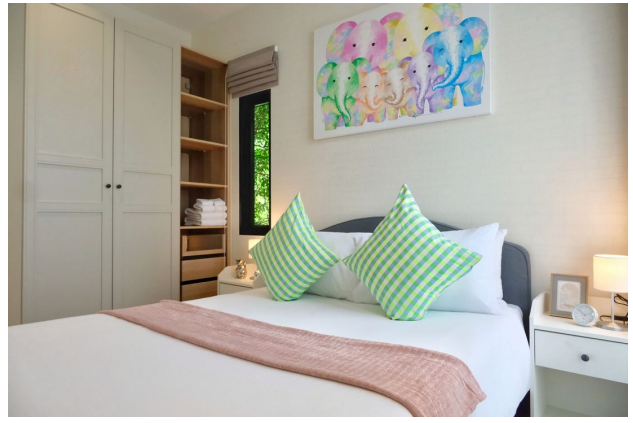

Scan the QR code to open the original page