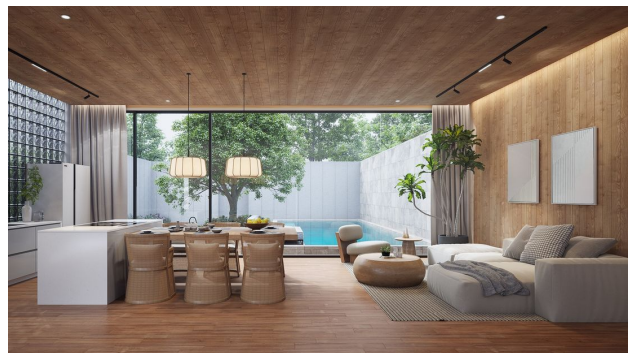

- Bathrooms: 3
- Living area: 271 m²
- Plot area: 233 - 300 m²
- Pool area: 27 m²

Income: Actual rental income.

Installment: For the period of construction

Location:

- Airport 18 km
- Patong 17 km
- Shopping center 3 km
- Supermarket 3 km
- Restaurants 3 km
- Hospital 4 km
- Golf club 5 km
- Yacht club 14 km

Information updated: 12.02.2024

Photo gallery