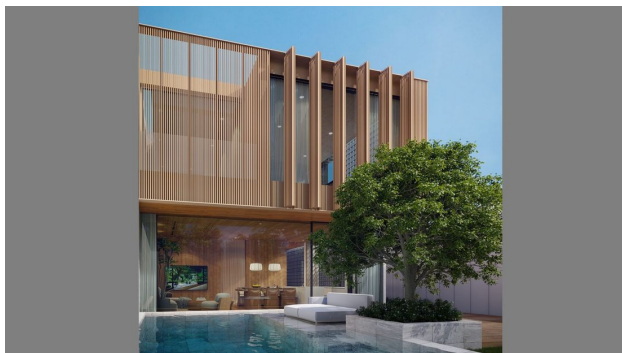

- Bathrooms: 3
- Living area: 271 m²
- Plot area: 233 - 300 m²
- Pool area: 27 m²

Income: Actual rental income.

Installment: For the period of construction

Location:

- Airport 18 km
- Patong 17 km
- Shopping center 3 km
- Supermarket 3 km
- Restaurants 3 km
- Hospital 4 km
- Golf club 5 km
- Yacht club 14 km

Information updated: 12.02.2024

Photo gallery