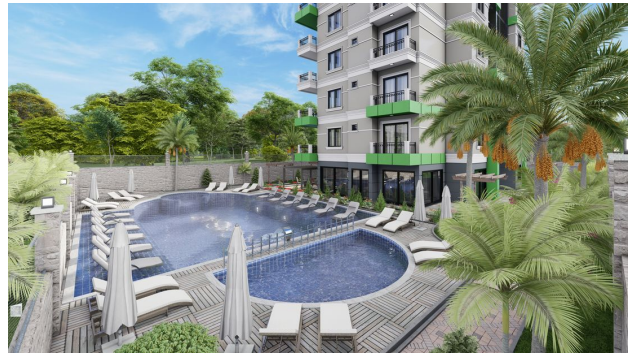

Description

In Mahmutlar, 1300 meters from the sea, a new residential complex will be built.

This magnificent complex is ideal for those who like to live in comfort.

The complex consists of one building, which has several apartments of different layouts:

- private beach
- pool
- playground
- outdoor parking
- jacuzzi
- security
- generator

Construction start date: 30.04.2023

Construction completion date: 30.04.2024

Information updated: 18.07.2024

Photo gallery