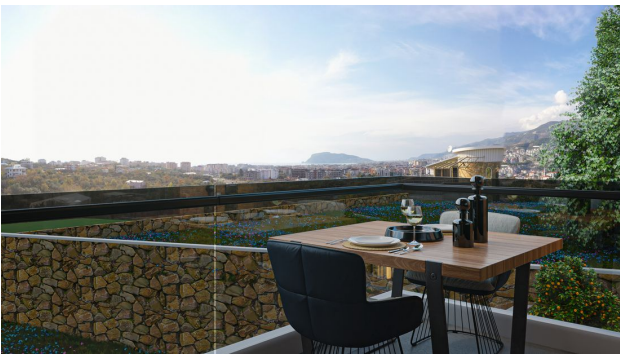

 To the city
centre:

6 km

Options

- ✓ Sea view
- ✓ Mountain view
- ✓ Balcony/ Terrace
- ✓ Swimming pool
- ✓ Private territory
- ✓ Security
- ✓ Elevator
- ✓ Playground
- ✓ Generator

Description

The project consists of apartments and penthouses located in Oba - the most elite area of Alanya. The project is located just 7 minutes from the sea.

The project is a fenced complex consisting of a 1st 5-storey building, which offers views of the mountains, the fortress and the sea. The total building area is 1200 m².

It is just a 15-minute walk from sandy Mediterranean beaches and well-maintained coastal roads.

All apartments have a view of the castle and the sea.

Information updated: 21.05.2024

Photo gallery

Scan the QR code to open the original page