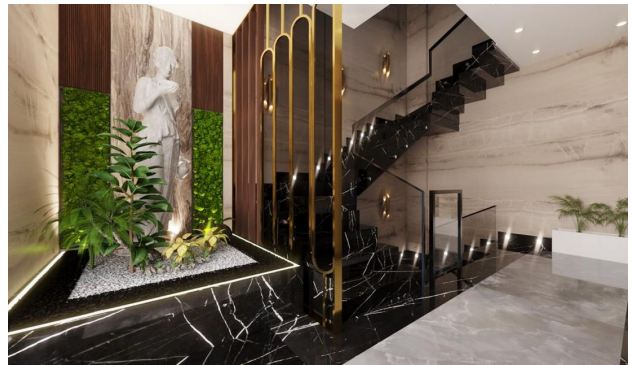

attractions.

The low-rise building is complemented in Hasbahçe by magnificent views of the surrounding Mediterranean beauty.

Apartment layouts:

- 1+1 area 43 m2
- 2+1 area 63 m2

Infrastructure of the complex:

- outdoor parking
- elevator
- CCTV Cameras

Completion year: 2023

Information updated: 29.10.2024

Photo gallery