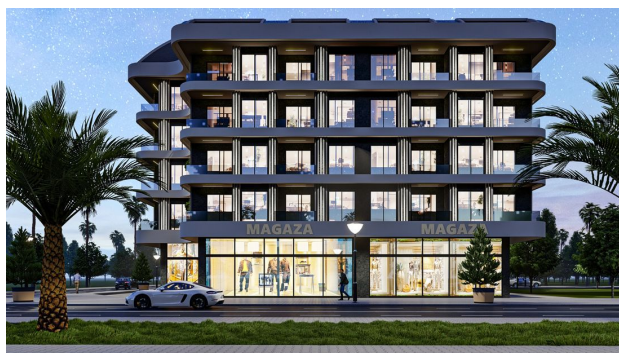

- penthouses 2+1 93- 105 sq.m.

Infrastructure of the complex:

- Open pool
- Indoor heated pool
- Sauna
- steam room
- Fitness
- parking
- Transfer to the beach

Planned aidat 50€

Start of construction: April 2023

Completion: November 2024

Profitable opportunity to get an interest-free installment plan until June 2024! Down payment 50%. A convenient payment plan is selected individually for each client.

Information updated: 02.07.2024

Photo gallery