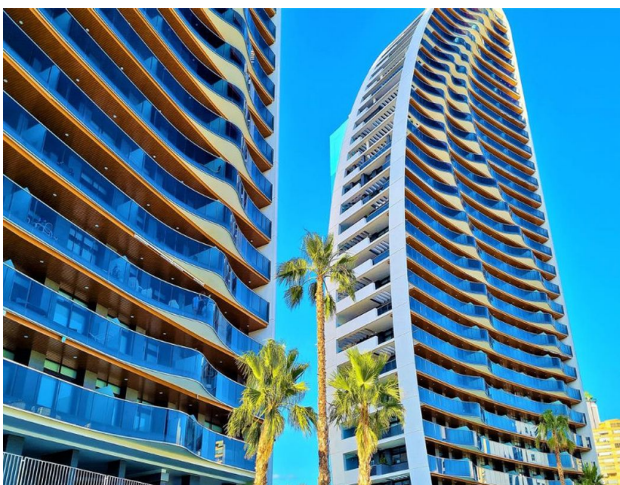

Those who prefer relaxation and tranquility can take advantage of the relaxation areas, picnic areas and chess tables, massage rooms and sauna that complete the facilities of this large resort.

Playground, climbing wall and pool-lake in the security perimeter is the perfect place for your children to play. this is the beach house you've always dreamed of.

Description:

- Bedrooms: 2
- Bathrooms: 2
- Living rooms: 1
- Cuisine: American - with household appliances
- Usable area: 70 m2
- Built area: 103 m2
- Terrace: 20 m2
- Floor number: 15
- Community expenses: 140€ / Monthly

Information updated: 13.02.2024

Photo gallery