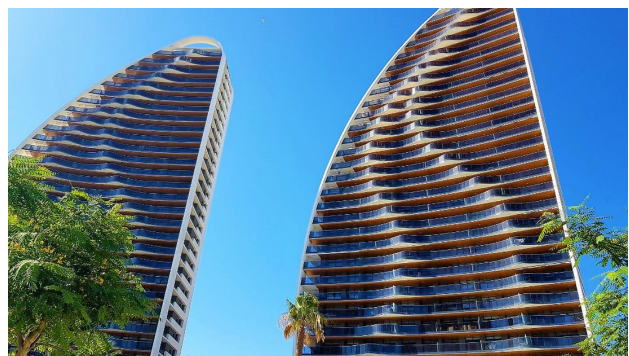

Those who prefer relaxation and tranquility can take advantage of the relaxation areas, picnic areas and chess tables, massage rooms and sauna that complete the facilities of this large resort.

Playground, climbing wall and pool-lake in the security perimeter is the perfect place for your children to play. this is the beach house you've always dreamed of.

Description:

- Bedrooms: 2
- Bathrooms: 2
- Living rooms: 1
- Cuisine: American - with household appliances
- Usable area: 70 m2
- Built area: 103 m2
- Terrace: 20 m2
- Floor number: 15
- Community expenses: 140€ / Monthly

Information updated: 13.02.2024

Photo gallery