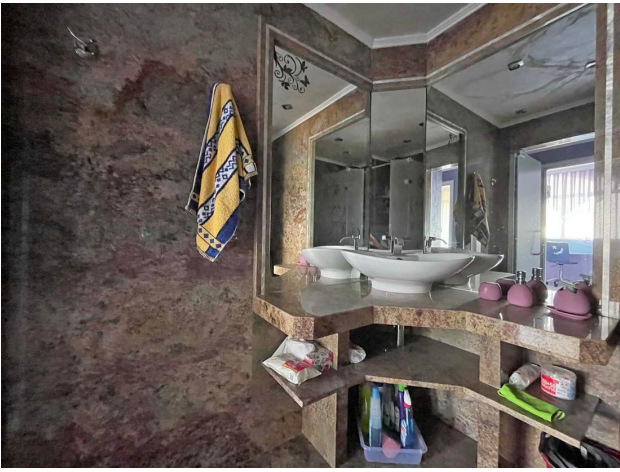

Scan the QR code to open the original page