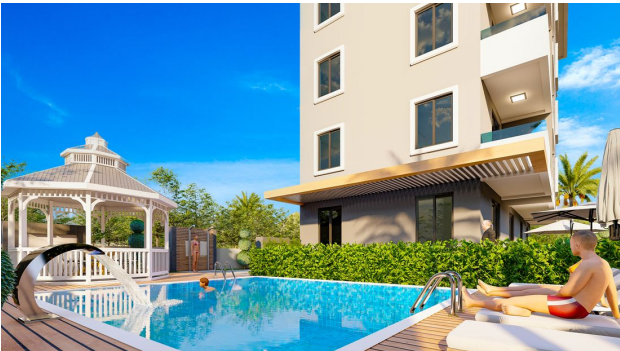

Photo gallery