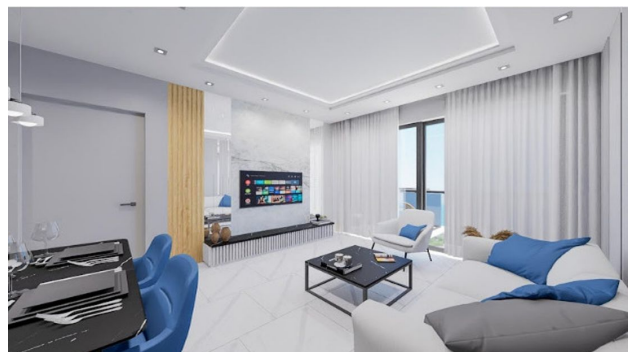

Scan the QR code to open the original page