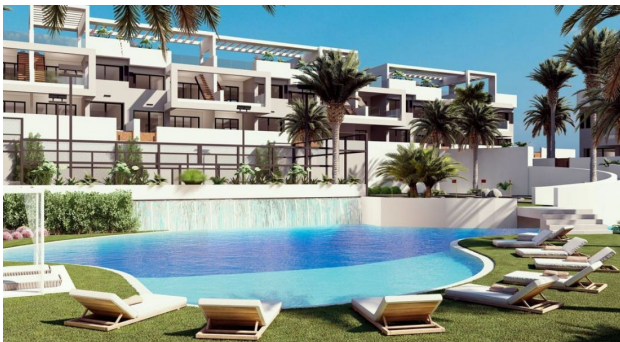

- Bedrooms: 2
- Bathrooms: 2
- Area: Los Balcones
- Living rooms: 1
- Kitchen: American - furnished
- Usable area: 80 m2
- Built-up area: 131 m2
- Year of construction: 2023
- Terrace: 56 m2
- Conditioner: Preinstalacion Por Conductos
- Double glazing: Yes
- Unfurnished: Yes
- Armored door: Yes

Information updated: 15.02.2024

Photo gallery