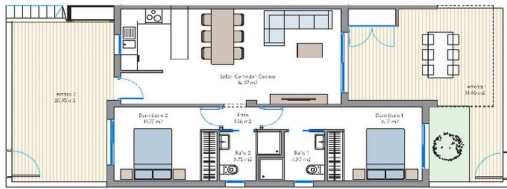

SUPERFICIES	
Plantación	14,30 m²
Área de	14,30 m²
Área de	14,30 m²
Área	14,30 m²