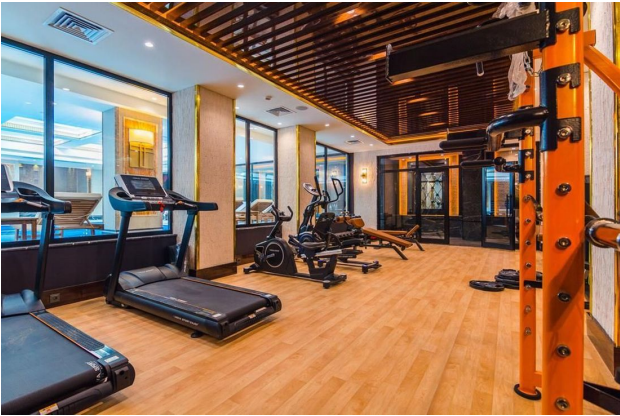

Photo gallery