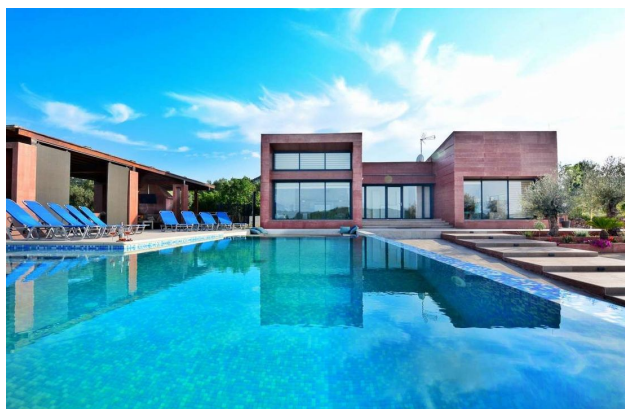

The interior space of the villa includes a modern equipped kitchen, dining room, living room and cozy seating area. Outside the house you will find an outdoor swimming pool and a jacuzzi for two, as well as a terrace with partial sea views.

The elegance inside is combined with a well-kept garden equipped with children's playgrounds. Parking for 5 cars in front of the house provides convenience for owners and guests. Situated in a quiet area, the villa is ideal for those who value tranquility and luxury.

This luxury villa is priced at €1,500,000, making it a unique investment in a stylish and comfortable lifestyle.

Information updated: 11.01.2024

Photo gallery