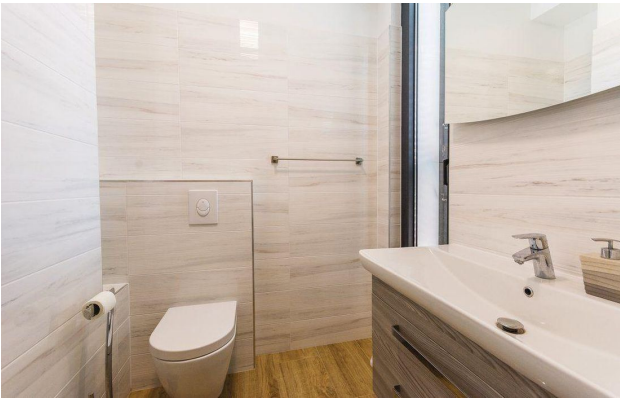

Scan the QR code to open the original page