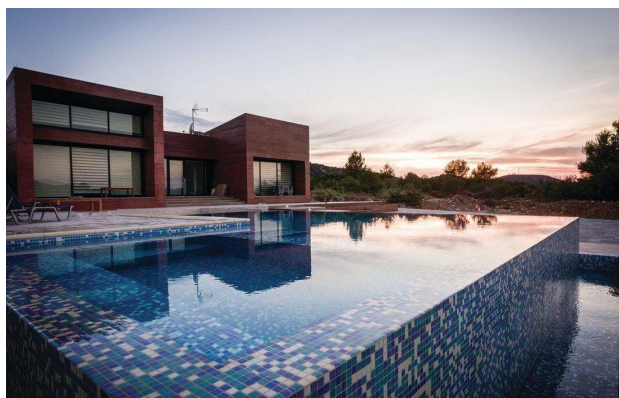

The interior space of the villa includes a modern equipped kitchen, dining room, living room and cozy seating area. Outside the house you will find an outdoor swimming pool and a jacuzzi for two, as well as a terrace with partial sea views.

The elegance inside is combined with a well-kept garden equipped with children's playgrounds. Parking for 5 cars in front of the house provides convenience for owners and guests. Situated in a quiet area, the villa is ideal for those who value tranquility and luxury.

This luxury villa is priced at €1,500,000, making it a unique investment in a stylish and comfortable lifestyle.

Information updated: 11.01.2024

Photo gallery