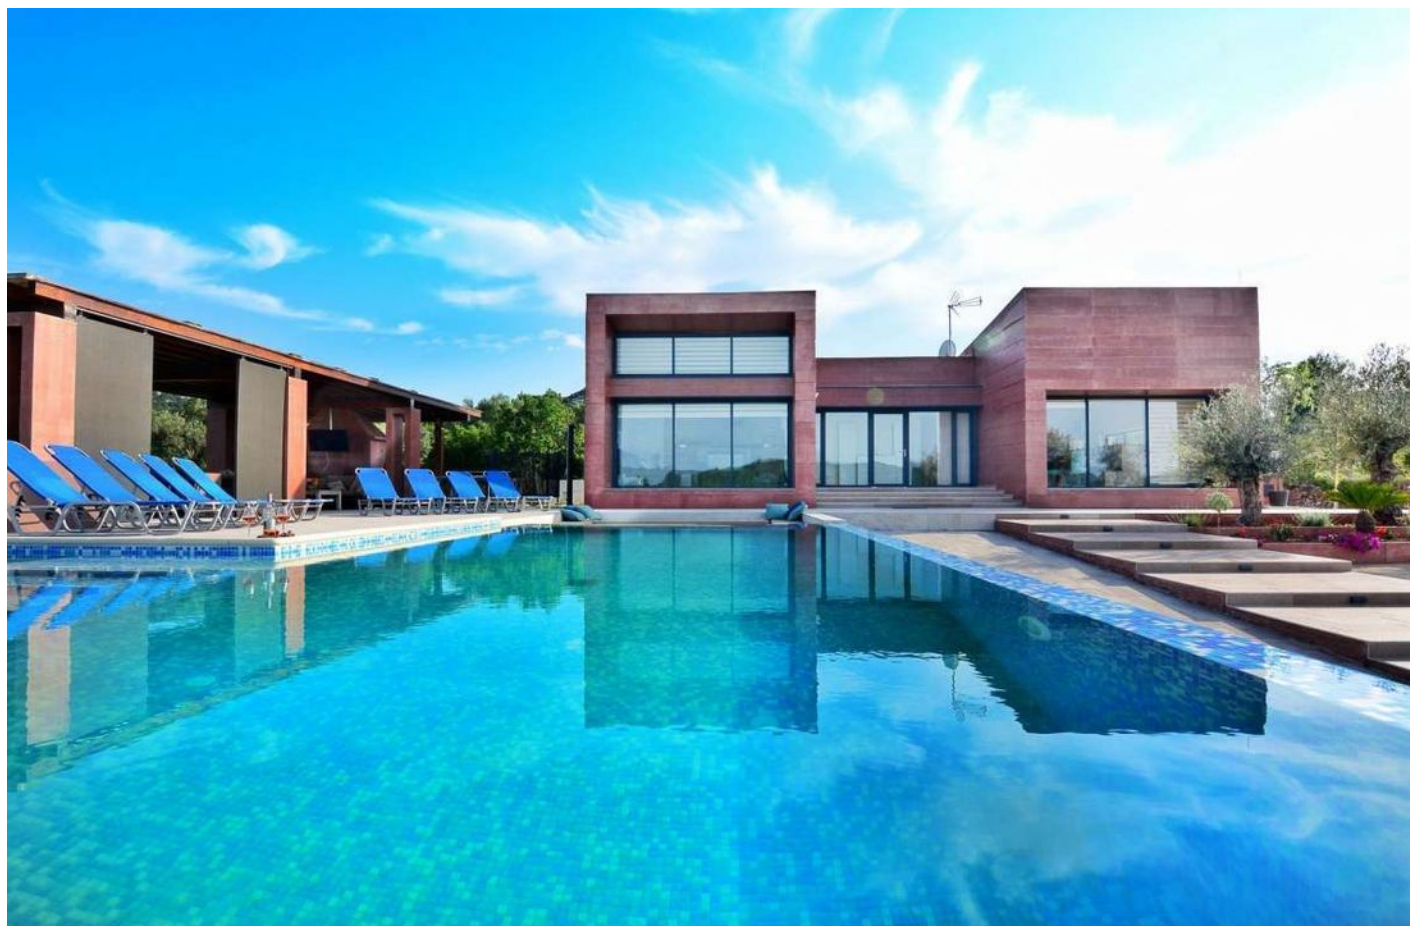

Exclusive villa in Vodice with 5 bedrooms and partial sea views (020280)

1 500 000 €

-  Floor area **175 m²**
-  Number of rooms **5 bedrooms**
-  Furnitures **Partly**
-  To the beach: **900 m**
-  Location: **Croatia, Dalmatia**

Description: This outstanding villa, built in 2016, is the pinnacle of luxury and modern comfort in picturesque Vodice. Distributed over the ground and first floors, the villa provides 5 spacious bedrooms and 4 bathrooms.

The interior space of the villa includes a modern equipped kitchen, dining room, living room and cozy seating area. Outside the house you will find an outdoor swimming pool and a jacuzzi for two, as well as a terrace with partial sea views.

The elegance inside is combined with a well-kept garden equipped with children's playgrounds. Parking for 5 cars in front of the house provides convenience for owners and guests. Situated in a quiet area, the villa is ideal for those who value tranquility and luxury.