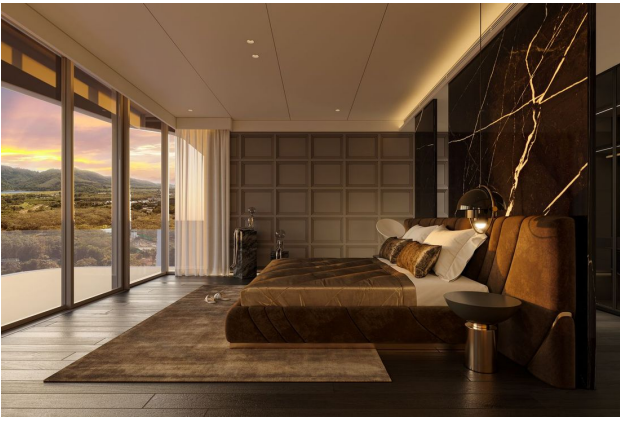

Scan the QR code to open the original page