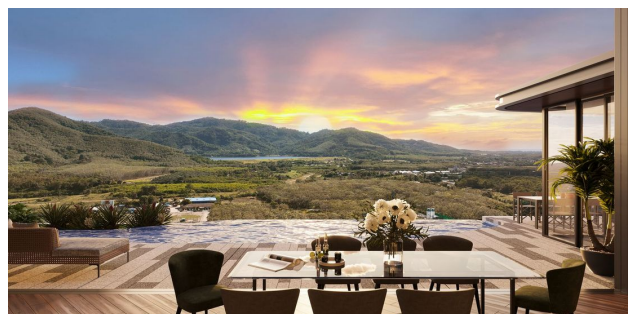

In the villa: the design of the villas embodies the principle of harmony with nature, achieved through variations in architectural forms that imitate natural landscapes. Each villa offers panoramic views of the mountains and national park.

Feature: a complex of 62 villas are located in an ecologically clean area of Phuket, next to one of the largest reservoirs on the island.

The price includes: plumbing, finishing, air conditioning.

The price does not include: furniture package.

Location:

- Airport 25 km
- Patong 23 km
- Shopping center 5.5 km
- Supermarket 5.5 km
- Restaurants 5.5 km
- Hospital 16 km
- Golf club 11 km
- Yacht club 11 km

Information updated: 09.02.2024

Photo gallery