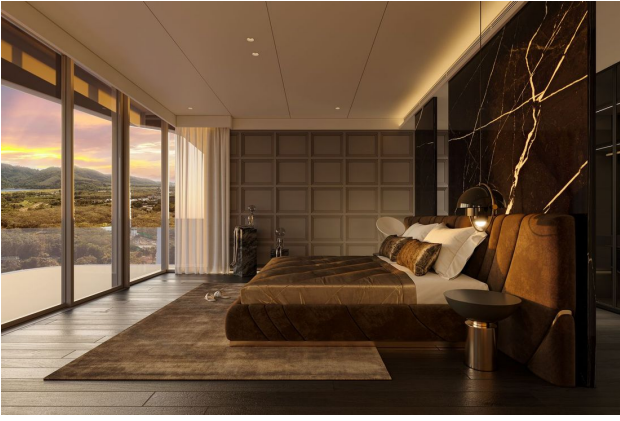

Scan the QR code to open the original page