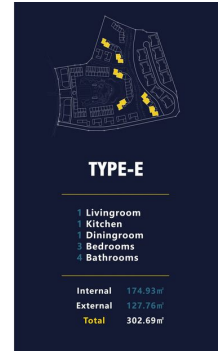

户型设计 House Types Design