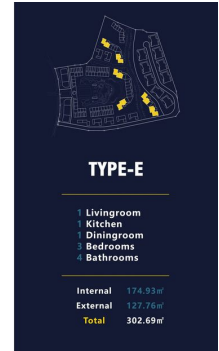

Information updated: 21.02.2024

Photo gallery

户型设计 House Types Design

TYPE-A

- 1 Livingroom
- 1 Kitchen
- 1 Bedroom
- 1 Bathroom

Internal	32.80 m ²
External	4.80 m ²
Total	37.60 m²