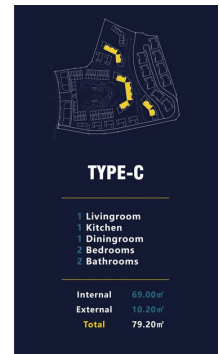

Information updated: 21.02.2024

Photo gallery

户型设计 House Types Design

TYPE-A

- 1 Livingroom
- 1 Kitchen
- 1 Bedroom
- 1 Bathroom

Internal	32.80 m ²
External	4.80 m ²
Total	37.60 m²