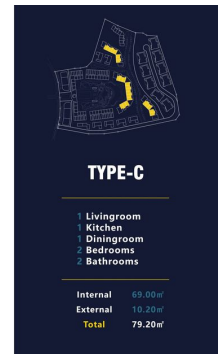

户型设计 House Types Design