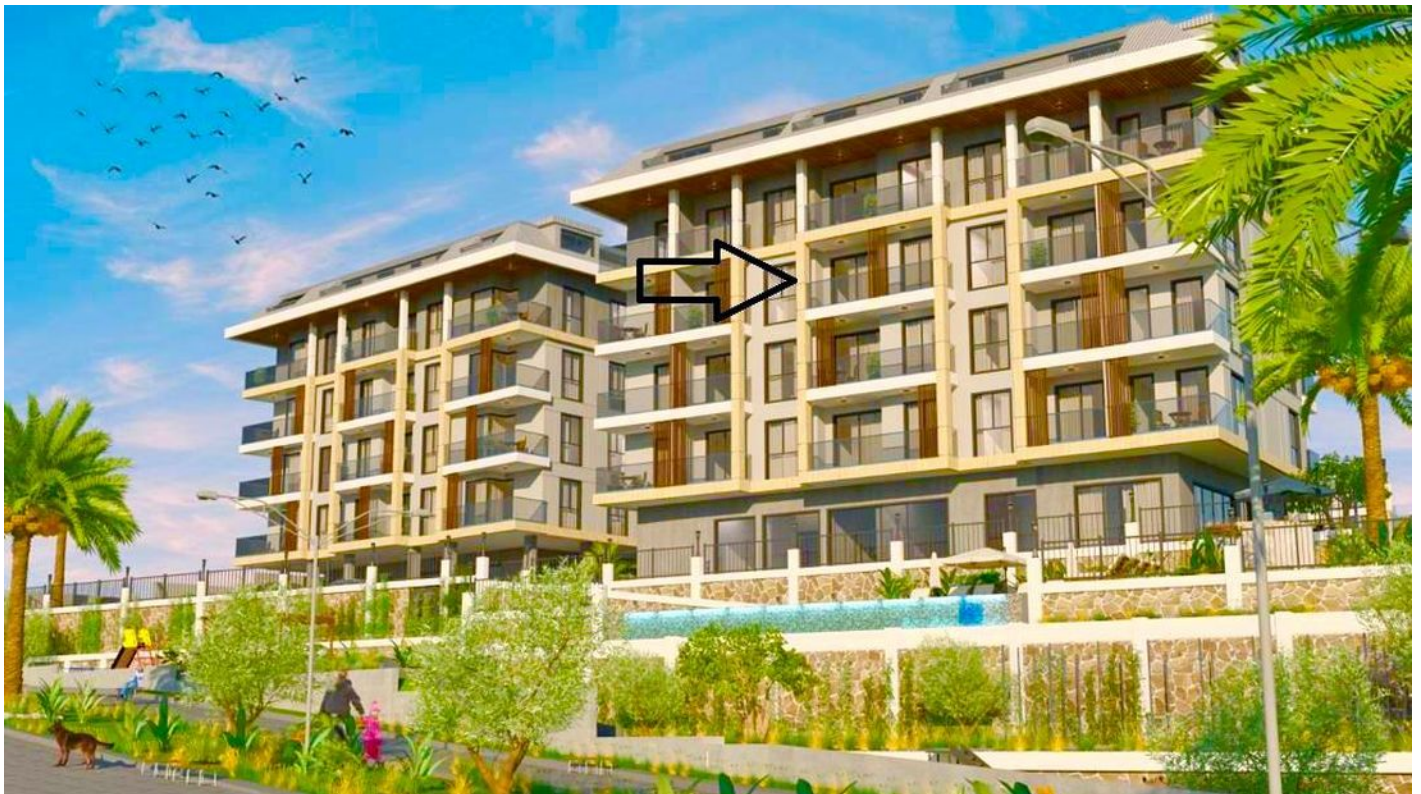

Cozy and modern 1+1 apartment in a new residential complex in Oba district (29000)

104 000 €

 Floor area **50 m²**

 Number of rooms **1 bedroom**

 Furnitures **Partly**

 To the beach: **m**

 Location: **Turkey, Alanya, Oba**

 To the airport: **42 km**

 To the city
centre: **4 km**

Options

- ✓ Mountain view
- ✓ Balcony/ Terrace
- ✓ Swimming pool
- ✓ Private territory
- ✓ Outdoor parking
- ✓ Elevator
- ✓ Playground
- ✓ Generator

Description

We present to your attention a cozy and modern **1+1** apartment in a new residential complex in the Oba district, built in 2023.

This apartment is ideal for those who value comfort, coziness and the beauty of nature.

Tapu and iskan are ready.

The special feature of this apartment is its central location with magnificent views of the pool, which gives it a unique charm and creates an atmosphere of luxury.

In addition, the windows and balcony offer a delightful panoramic view of the mountains, which allows you to enjoy the beauty of the surrounding nature.