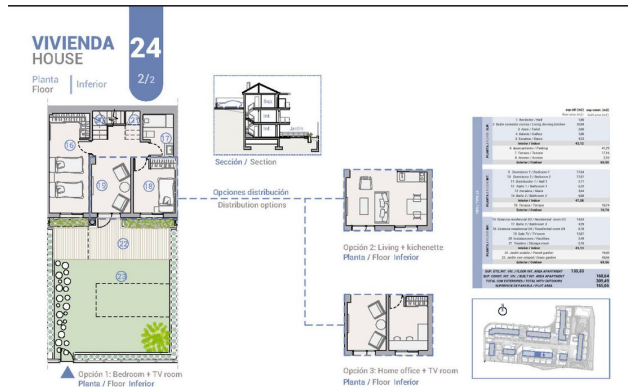

Available in cabinet and countertop colors for customization options. Installation of a flexible induction hob, oven, microwave and removable hood with built-in lighting.

Description of the apartment:

- Bedrooms: 4
- City: Nusia
- Bathrooms: 3
- Toilets: 1
- Living rooms: 1
- Plot size: 165 m2
- Kitchen: American - furnished, electric.
- Usable area: 133 m2
- Built-up area: 168 m2

Year of construction: 2025.

Information updated: 06.03.2024

Photo gallery

VIVIENDA HOUSE 24

Plantas Floors Superior Intermedia 1/2

Sección / Section

Planta / Floor Superior

Planta / Floor Intermedia