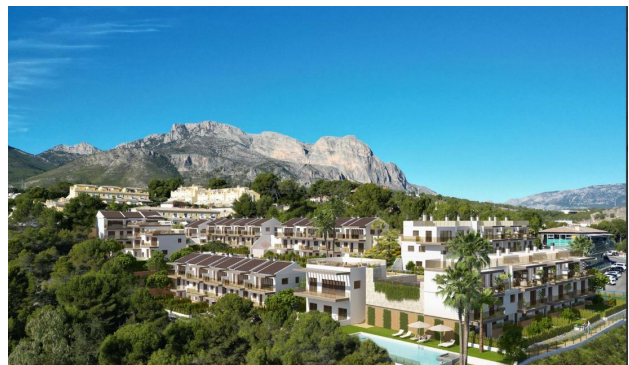

Quartz countertop with stainless steel lower sink and drainer. Kitchen front with seamless laminated HLP panel in a choice of finishes for customization.

Available in cabinet and countertop colors for customization options. Installation of a flexible induction hob, oven, microwave and removable hood with built-in lighting.

Description of the apartment:

- Bedrooms: 4
- City: Nusia
- Bathrooms: 3
- Toilets: 1
- Living rooms: 1
- Plot size: 165 m2
- Kitchen: American - furnished, electric.
- Usable area: 133 m2
- Built-up area: 168 m2

Year of construction: 2025.

Information updated: 06.03.2024

Photo gallery