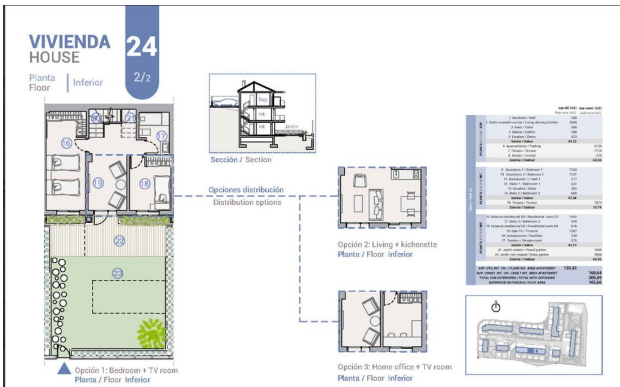

Domestic hot water is produced using aérothermal energy and a thermal accumulator with special electrical support.

Fully equipped kitchen with large capacity furniture, self-locking drawers.

Quartz countertop with stainless steel lower sink and drainer. Kitchen front with seamless laminated HLP panel in a choice of finishes for customization.

Available in cabinet and countertop colors for customization options. Installation of a flexible induction hob, oven, microwave and removable hood with built-in lighting.

Description of the apartment:

- Bedrooms: 4
- City: Nusia
- Bathrooms: 3
- Toilets: 1
- Living rooms: 1
- Plot size: 165 m2
- Kitchen: American - furnished, electric.
- Usable area: 133 m2
- Built-up area: 168 m2

Year of construction: 2025.

Information updated: 06.03.2024

Photo gallery

VIVIENDA HOUSE 24

Plantas Floors Superior Intermedia 1/2

Sección / Section

Planta / Floor Superior

Planta / Floor Intermedia