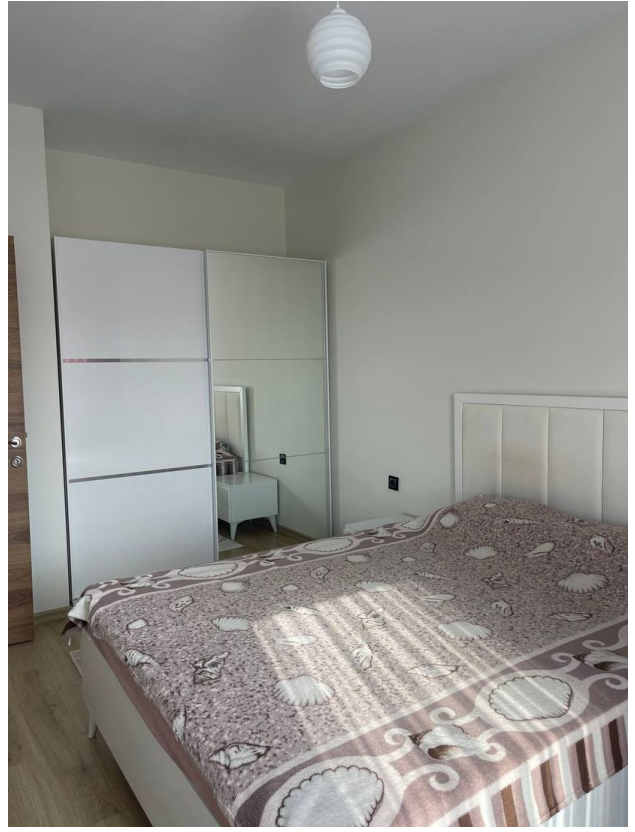

MER HABA.
CONSTRUCTION

1+1 DAIRE
NET ALAN : 42.70 m²
BRUT ALAN : **53.8 m²**
KARIDOR-MERDIVEN PAYI : 10.50 m²