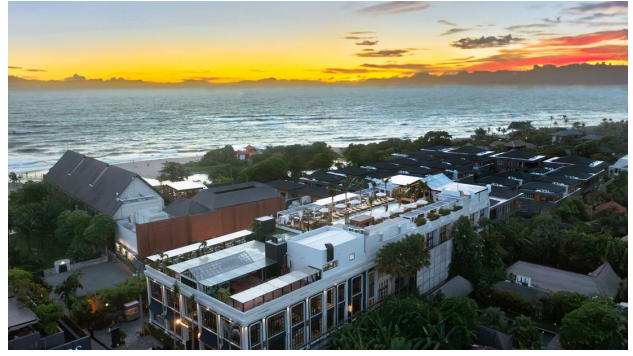

Scan the QR code to open the original page