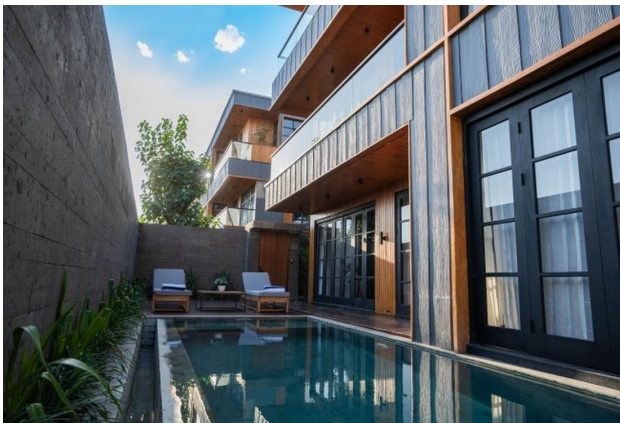

This residence and resort is designed for those who value comfort and style, ideal for daily, weekly and monthly rentals.

The resort's 24-hour staff and concierge services provide a high level of service.

Pink Land (tourist).

Leasehold: 34 years + 20 years extension.

The complex is ready for occupancy.

Each villa in the complex is a fully furnished space with stunning sunset, ocean or mountain views, while private pools add a sense of luxury and coziness.

Information updated: 16.10.2024

Photo gallery