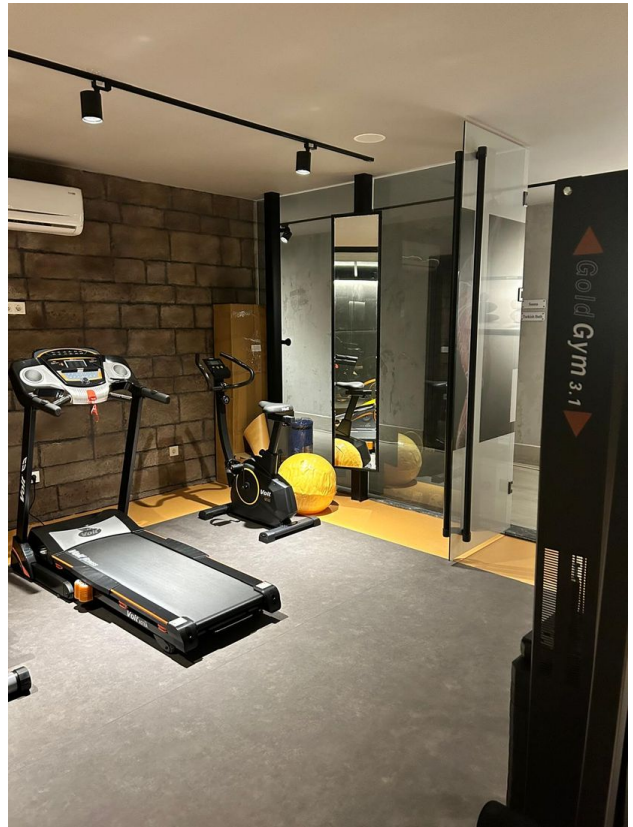

This modern complex offers complete infrastructure for comfortable living and recreation, all in a closed area where your privacy and safety are ensured.

Description of the apartment:

- 1+1
- area 65 m²
- 1st floor
- apartment 5

The apartment consists of a spacious bedroom, a cozy living room combined with a kitchen, a bathroom and a cozy balcony where you can enjoy fresh air and views of the surrounding area.

Situated in a favorable area, right in the city center and only 300 meters from one of the most famous beaches of southern Turkey – Cleopatra Beach, this complex represents not only a comfortable living opportunity, but also a unique investment opportunity.

Complex infrastructure:

- Generator
- Gym
- Sauna/hamam/jacuzzi

- Open pool
- Winter pool
- Pool bar
- Rest zone
- 24/7 security and video surveillance

Information updated: 24.06.2024

Photo gallery

Scan the QR code to open the original page