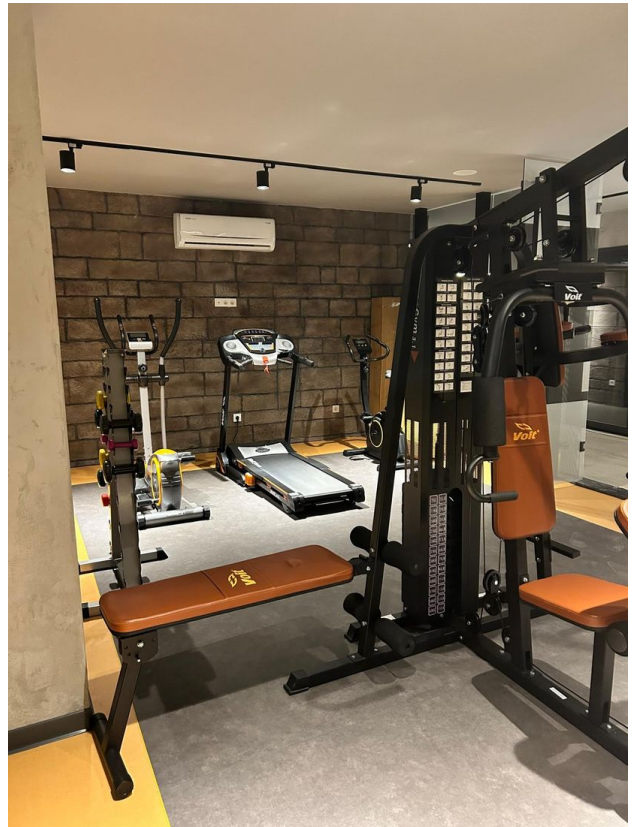

This modern complex offers complete infrastructure for comfortable living and recreation, all in a closed area where your privacy and safety are ensured.

Description of the apartment:

- 1+1
- area 65 m²
- 4th floor
- apartment 33

The apartment consists of a spacious bedroom, a cozy living room combined with a kitchen, a bathroom and a cozy balcony where you can enjoy fresh air and views of the surrounding area.

Situated in a favorable area, right in the city center and only 300 meters from one of the most famous beaches of southern Turkey – Cleopatra Beach, this complex represents not only a comfortable living opportunity, but also a unique investment opportunity.

Complex infrastructure:

- Generator
- Gym
- Sauna/hamam/jacuzzi

- Open pool
- Winter pool
- Pool bar
- Rest zone
- 24/7 security and video surveillance

Information updated: 07.05.2024

Photo gallery

Scan the QR code to open the original page