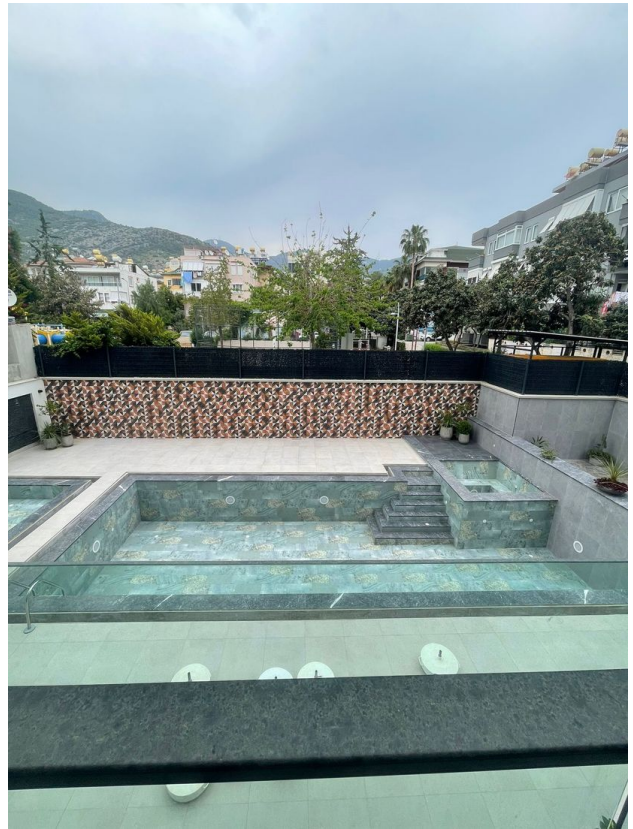

Options

- ✓ Balcony/ Terrace
- ✓ Swimming pool
- ✓ Private territory
- ✓ Outdoor parking
- ✓ Security
- ✓ Elevator
- ✓ Playground
- ✓ Generator

Description

Premium boutique complex ideally located **in the heart of Alanya, near Cleopatra Beach.**

This modern complex offers complete infrastructure for comfortable living and recreation, all in a closed area where your privacy and safety are ensured.

Description of the apartment:

- 1+1
- area 65 m²
- 4th floor
- apartment 33

The apartment consists of a spacious bedroom, a cozy living room combined with a kitchen, a bathroom and a cozy balcony where you can enjoy fresh air and views of the surrounding area.

Situated in a favorable area, right in the city center and only 300 meters from one of the most famous beaches of southern Turkey – Cleopatra Beach, this complex represents not only a comfortable living opportunity, but also a unique investment opportunity.

Complex infrastructure:

- Generator
- Gym
- Sauna/hamam/jacuzzi

- Open pool
- Winter pool
- Pool bar
- Rest zone
- 24/7 security and video surveillance

Information updated: 07.05.2024

Photo gallery

Scan the QR code to open the original page