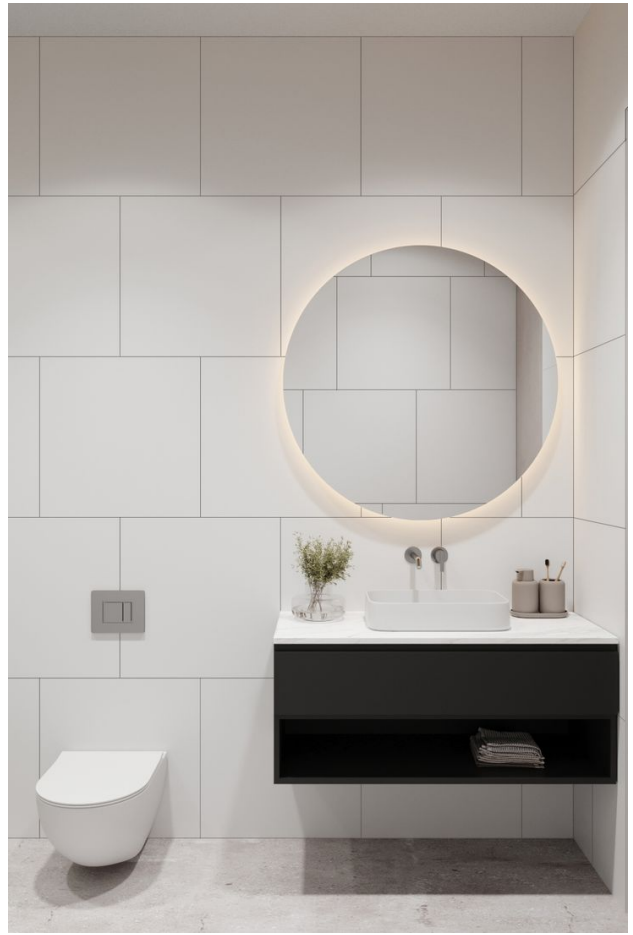

Advantages of each house:

- 3 bedrooms
- bathrooms 2
- Area: 127 m²
- Land area: 136 m²
- Private pool: 10 m²
- Panoramic view of the pool and garden
- Cozy open plan living and dining area
- Equipped kitchen with premium appliances and fixtures
- The third bedroom can be converted into an office at the request of the owner
- Private space
- Equipped with furniture

Information updated: 02.08.2024

Photo gallery

Scan the QR code to open the original page