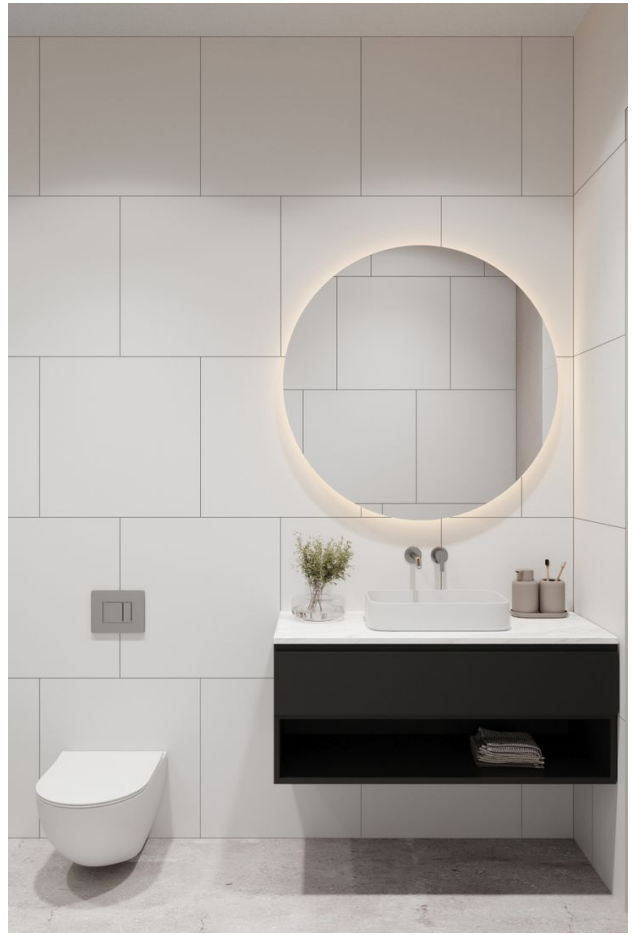

Advantages of each house:

- 3 bedrooms
- bathrooms 2
- Area: 127 m²
- Land area: 136 m²
- Private pool: 10 m²
- Panoramic view of the pool and garden
- Cozy open plan living and dining area
- Equipped kitchen with premium appliances and fixtures
- The third bedroom can be converted into an office at the request of the owner
- Private space
- Equipped with furniture

Information updated: 17.10.2024

Photo gallery

Scan the QR code to open the original page