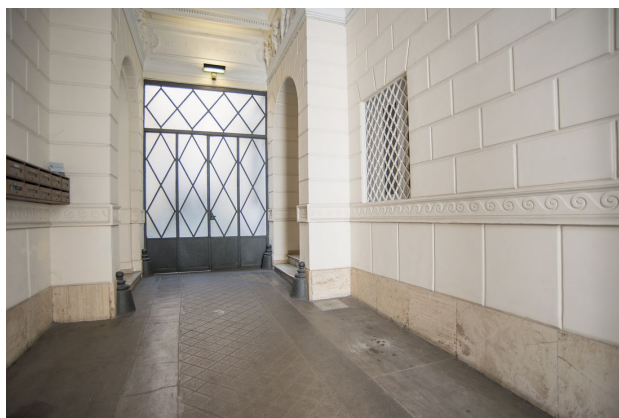

The apartment is within walking distance of the Barberini metro station and in close proximity to the main attractions of Rome, such as the Borghese Park, museums, shops and restaurants.

Don't miss the chance to own this exceptional property in the heart of Rome, where classic elegance meets modern comfort to create the perfect place to live.

Information updated: 19.06.2024

Photo gallery