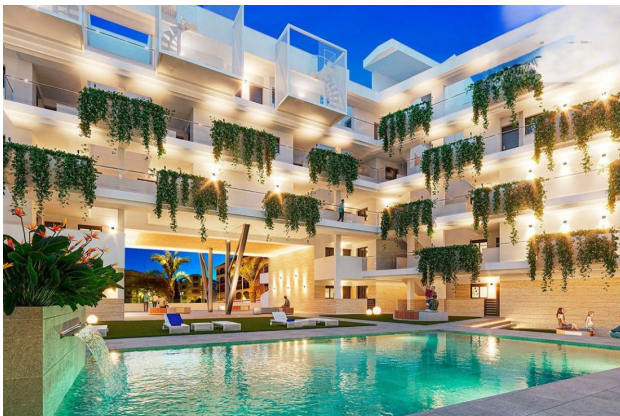

Cuisine: American

Usable area: 94 m²

Built-up area: 114 m²

Year of construction: 2025

Terrace: 20 m²

This residential complex in Torrevieja is ideal for year-round living, enjoying the tranquility of the beaches and all the services the city offers.

Information updated: 28.06.2024

Photo gallery