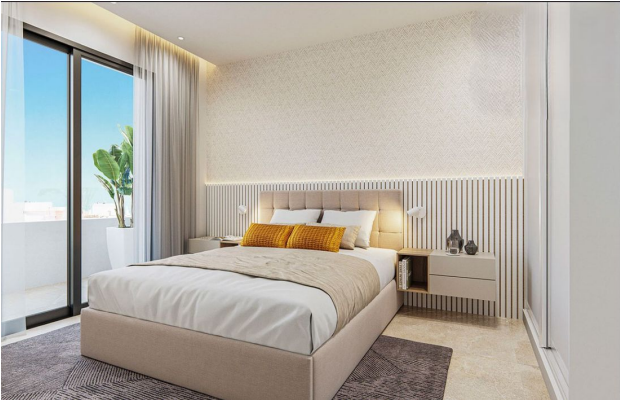

Scan the QR code to open the original page