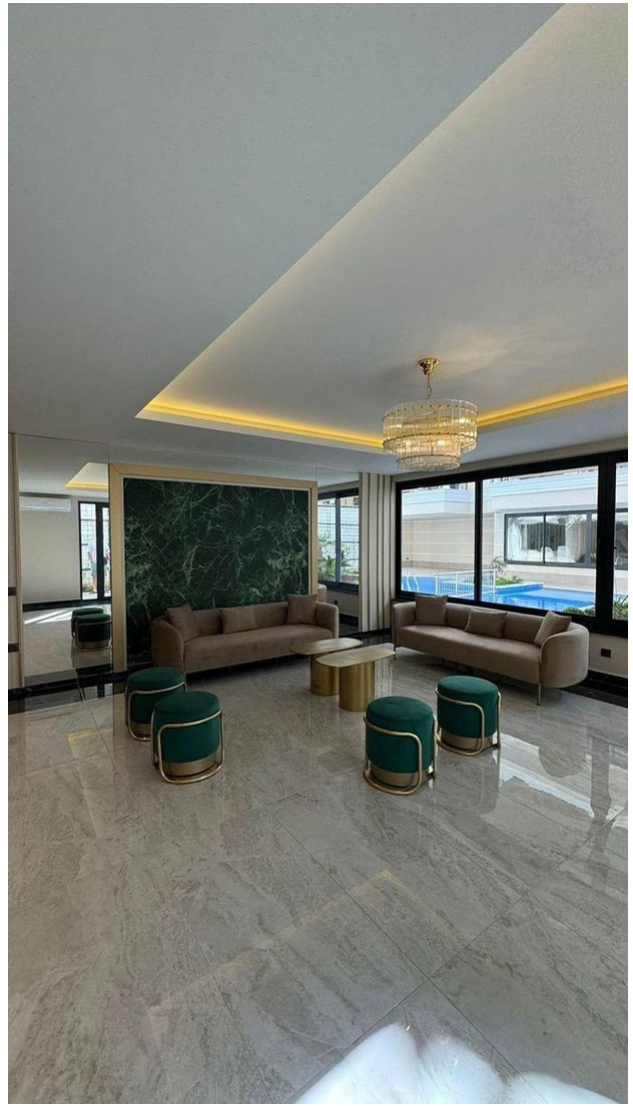

## Description

A stylish and modern **apartment of 56 m<sup>2</sup> with a 1+1** layout is located on the third floor of a new premium residential complex in the center of Alanya.

The apartment windows offer a picturesque view of the pool, which creates an atmosphere of comfort and tranquility.

## **Photo gallery**

Scan the QR code to open the original page