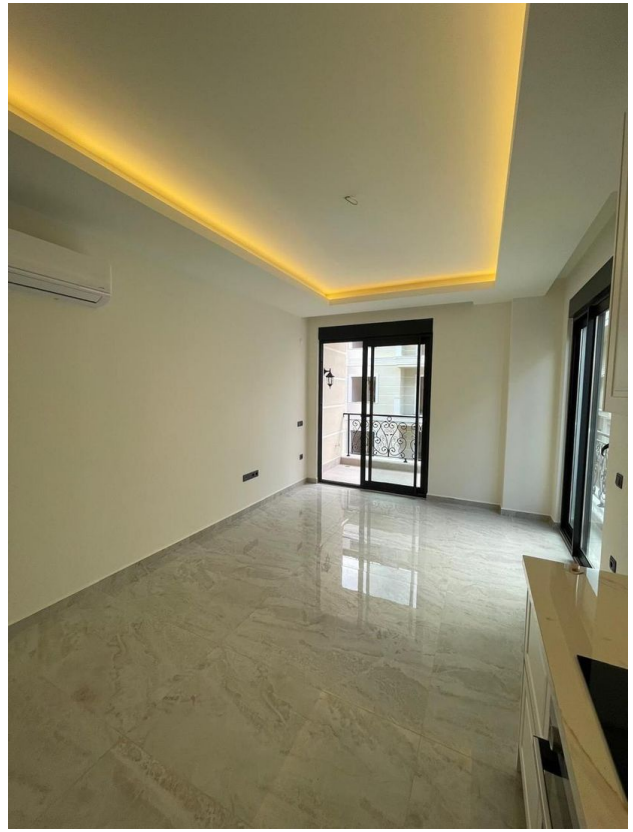

## Description

A stylish and modern **apartment of 56 m<sup>2</sup> with a 1+1** layout is located on the third floor of a new premium residential complex in the center of Alanya.

The apartment windows offer a picturesque view of the pool, which creates an atmosphere of comfort and tranquility.

**The apartment is fully equipped with modern appliances**, which ensures maximum living comfort:

- 2 air conditioners
- washing machine
- Dishwasher
- plate
- oven
- hood
- fridge

The bathroom with heated floors deserves special attention, which is especially nice in the cold season.

## **Photo gallery**

Scan the QR code to open the original page