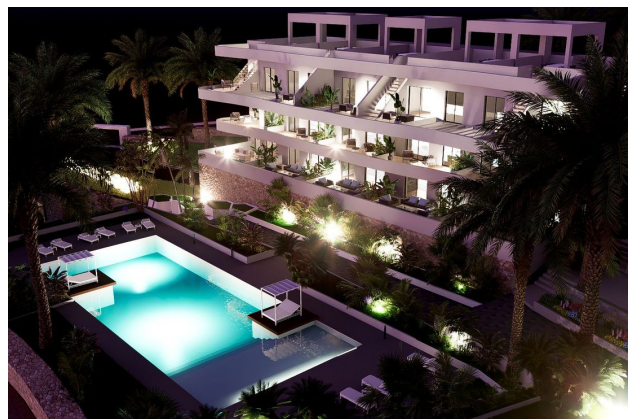

Residents have access **to three areas with swimming pools and jacuzzis, a children's area with fountains, a wellness area with a paddle tennis court and a gym.**

The green areas of the complex offer the opportunity to enjoy walks and relaxation in the fresh air, while covered parking and an elevator in all blocks provide additional comfort and safety.

This is a unique offer on the Costa Blanca, ideal for those who value high quality of life and unique sea views.

The commissioning of the complex is scheduled for 2025, which makes it an excellent opportunity for investment or the acquisition of housing for permanent residence in one of the most sought-after areas of Spain.

Information updated: 28.08.2024

Photo gallery