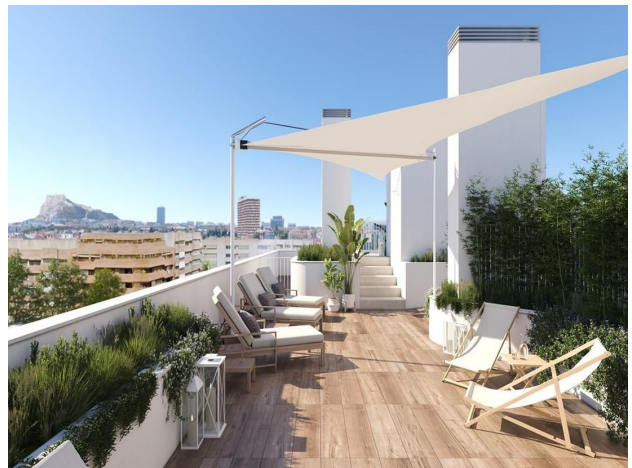

High-quality finishing materials, modern air conditioning, soundproofing and thoughtful layout guarantee maximum comfort.

Parking space and storage room are included in the price.

Information updated: 06.09.2024

Photo gallery