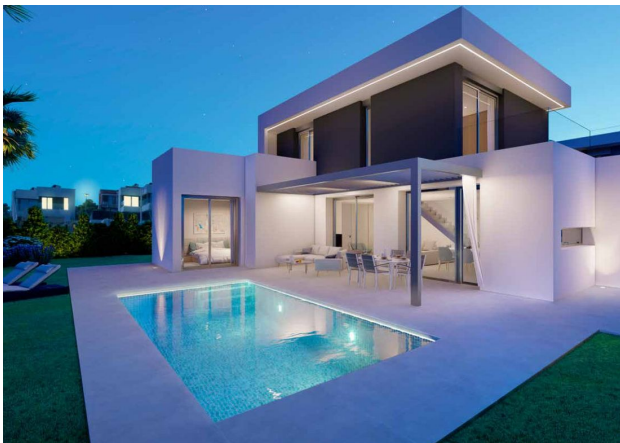

Within a radius of 5 km there are sandy beaches of Playa Poniente and La Cala, theme parks, shopping centers, restaurants, British schools and hotels.

In the complex, owners can use sports fields, a spa, a golf course and 24-hour security services.

This project offers high-quality housing, built with comfort and modern standards in mind, with construction completion in September 2024.

Information updated: 10.09.2024

Photo gallery