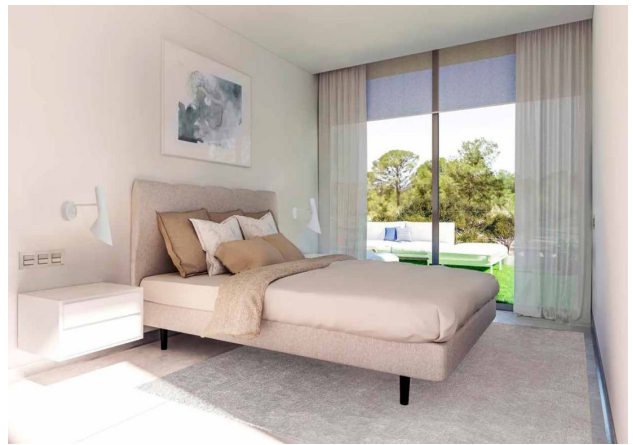

The house has 3 bedrooms, 3 bathrooms, 2 spacious terraces, a solarium and a private pool.

Panoramic windows on the south side fill the house with light, opening up picturesque views of the forest, sea and mountains.

The villa is on a plot of 479 m², where a beautiful **garden** will also be laid out, an alarm system will be installed and **parking** for 1 or 2 cars will be provided at the owner's discretion.

The bathroom is equipped with modern plumbing, and the open kitchen with an island is fully equipped with high-end appliances.

This project offers high-quality housing, built with comfort and modern standards in mind, with construction completion in September 2024.

Information updated: 10.09.2024

Photo gallery

VIVIENDAS D y E

PLANTA BAJA
0 1 2 3 4 5