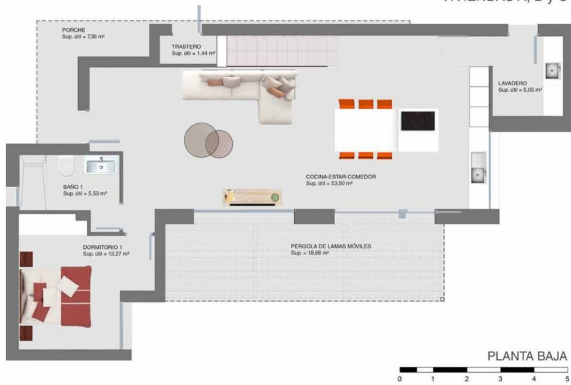

The house has 3 bedrooms, 3 bathrooms, 2 spacious terraces, a solarium and a private pool.

Panoramic windows on the south side fill the house with light, opening up picturesque views of the forest, sea and mountains.

The villa is on a plot of 479 m², where a beautiful **garden** will also be laid out, an alarm system will be installed and **parking** for 1 or 2 cars will be provided at the owner's discretion.

The bathroom is equipped with modern plumbing, and the open kitchen with an island is fully equipped with high-end appliances.

This project offers high-quality housing, built with comfort and modern standards in mind, with construction completion in September 2024.

Information updated: 10.09.2024

Photo gallery

VIVIENDAS D y E

PLANTA BAJA
0 1 2 3 4 5

VIVIENDAS A, B y C

PLANTA BAJA
0 1 2 3 4 5

Scan the QR code to open the original page