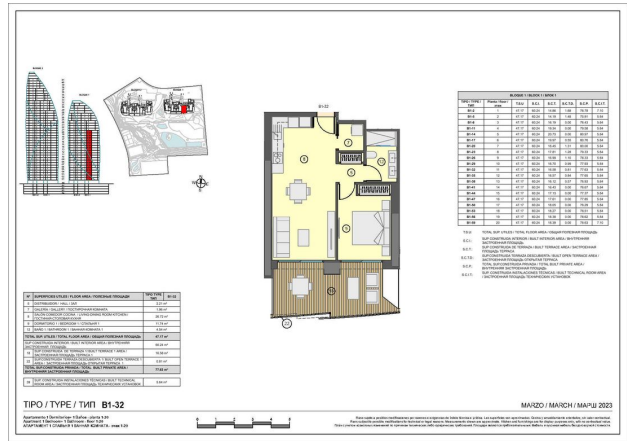

## Characteristics:

- **Bedrooms:** 1
- **Bathrooms:** 1
- **Usable area:** 47 m<sup>2</sup>
- **Built area:** 60 m<sup>2</sup>
- **Terrace:** 16 m<sup>2</sup>
- **Floor:** 2
- **Heating:** Heat pumps
- **Storage room:** Yes
- **Covered terrace:** Yes
- **Parking:** Yes
- **Laundry room:** Yes
- **Outdoor shower:** Yes
- **Double glazing:** Yes
- **Lift:** Yes