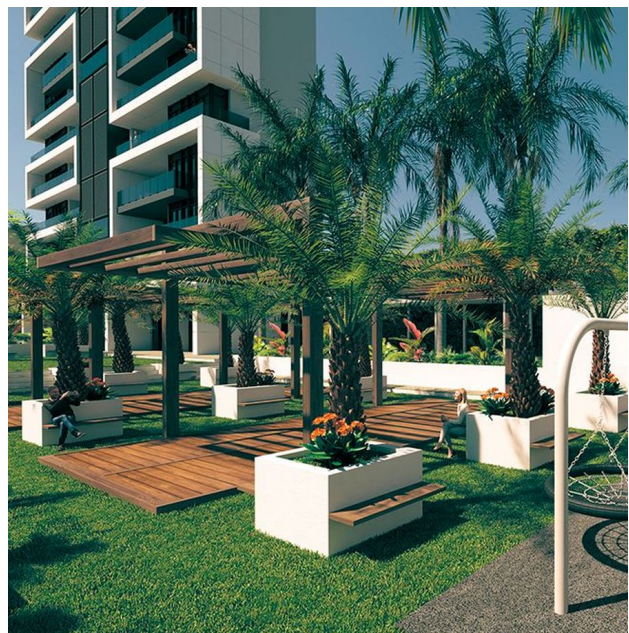

The total **area** of the apartment is **88 m²**, of which the usable area is 70 m².

The apartment is located on the **2nd floor of the building**.

Completion of construction in 2025.

The construction will be carried out using high-quality materials.

The price includes an underground **garage and a storage room**, as well as a centralized air conditioning system.

The building has a lift and a laundry room. The complex is energy efficient and has modern amenities.

The distance to the sea is only 8 minutes, **the hospital is located 100 meters from the house**, which makes this offer especially convenient for families.

Do not miss the chance to buy a home in one of the most prestigious areas of Benidorm!

Information updated: 11.10.2024

Photo gallery