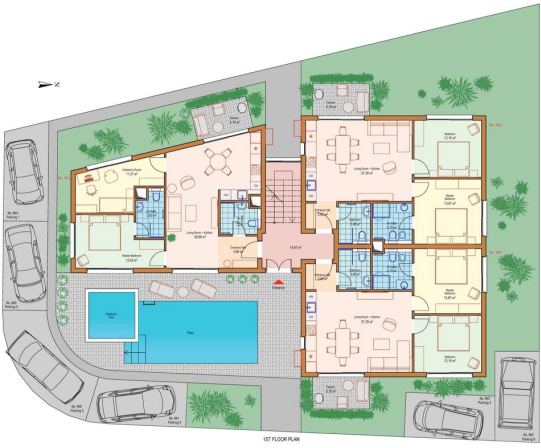

- **On the first floor there are 3 two-bedroom apartments**, each with a garden.
- **On the second floor there are 3 one-bedroom apartments with access to a private roof terrace**.

### Main characteristics:

- Total area of the complex: 607.7 m<sup>2</sup>
- Outdoor swimming pool
- Children's pool
- Parking

## **Photo gallery**

**ПЕРВЫЙ ЭТАЖ**  
**2+1 КВАРТИРА**  
**НАЧАЛЬНАЯ ЦЕНА:**  
**£185,000**

ПЕРВЫЙ ЭТАЖ  
 NO 1  
 NO 2  
 NO 3

**ЭТАЖ 1**  
**1+1 КВАРТИРА**  
**НАЧАЛЬНАЯ ЦЕНА:**  
**£175,000**

ЭТАЖ 1  
 САД НА КРЫШЕ  
 ЭТАЖ 1  
 NO 4  
 NO 5  
 NO 6