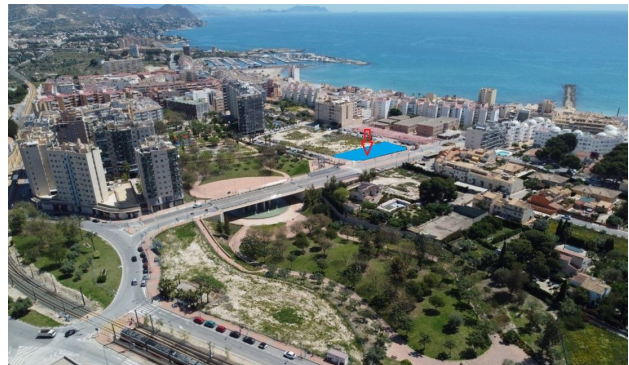

The residential complex includes 3 buildings with apartments. All apartments have large terraces, allowing you to enjoy the views and fresh sea air. The underground garage has parking spaces and storage rooms, and each building has elevators.

Infrastructure and amenities:

- Spacious common areas with gardens
- Swimming pools for adults and children
- Children's playground
- Equipped gym
- Proximity to shops, schools, clinics and a tram stop (only 150 meters away)
- Surrounded by urban infrastructure, parks and sports centers

Take advantage of the pre-sale and choose your apartment with favorable conditions at the initial stage of construction!

Information updated: 18.10.2024

Photo gallery