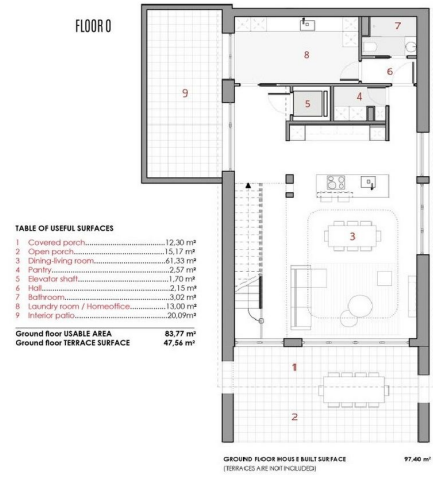

Scan the QR code to open the original page