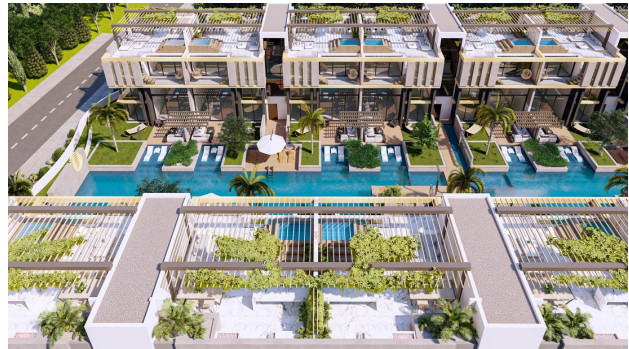

- ensures the privacy and uniqueness of each home.
- **Balconies and roof terraces:** Enjoy the picturesque view of the pool and surrounding area, relax in the Jacuzzi or dine al fresco in the barbecue area.

Developed infrastructure:

- **To the sea** - 1600 m, to the airport - 45 min.
- All amenities nearby: supermarkets, pharmacies, schools and hospitals.

Purchase conditions:

- **Initial first - 40%.**
- **Installments 60%** without interest until the completion of construction in **August 2026.**

Invest in apartments in the complex for rent or personal recreation and enjoy the nature of Otügen, where golden beaches combine with first-class living conditions!

Information updated: 25.10.2024

Photo gallery