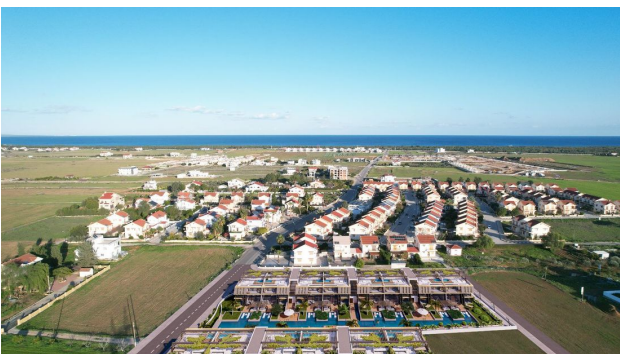

Premium apartments from the developer on the coast of Northern Cyprus (002528)

185 300 € - 232 000 €

-  Floor area **70 m² - 90 m²**
-  Number of rooms **1 bedroom**
2 bedrooms
-  Furnitures **Partly**
-  To the beach: **1600 m**
-  Location: **North Cyprus, Famagusta**
-  To the airport: **km**

 To the city
centre: km

Options

- ✓ Balcony/ Terrace
- ✓ Swimming pool
- ✓ Private territory
- ✓ Outdoor parking
- ✓ 0% installment
- ✓ Security
- ✓ Playground
- ✓ Generator

Description

Elite residential complex just minutes from the Mediterranean Sea - ideal for those who value comfort and quality.

Invest in apartments in the complex for rent or personal recreation and enjoy the nature of Otügen, where golden beaches combine with first-class living conditions!

Information updated: 25.10.2024

Photo gallery